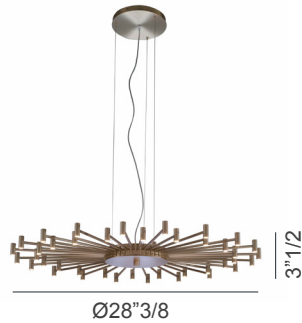

The Line 21509

Description

Suspension lamp composed of a central metal structure from which elegant arms emerge, ending in small elegant cylinders, containing the light sources. "The Line" is the name of an Italian collection of exclusive lamps where an essential trait, an alternation of lights and shadows, a refined luminous efficiency, blend in a minimal and glamorous design. Made in Italy.

The Line 21509

Dimensions

The Line 21509/80: $\text{Ø}41\frac{3}{4}$ x $3\frac{1}{2}$ H + $51\frac{1}{8}$ of cable (adjustable)

Canopy: $\text{Ø}9\frac{7}{8}$ x $3\frac{1}{4}$ "H

The Line 21509/40: $\text{Ø}28\frac{3}{8}$ x $3\frac{1}{2}$ H + $51\frac{1}{8}$ of cable (adjustable)

Canopy: $\text{Ø}6\frac{1}{4}$ x 2 "H

The Line 21509/20: $\text{Ø}19\frac{5}{8}$ x $3\frac{1}{2}$ H + $51\frac{1}{8}$ of cable (adjustable)

Canopy: $\text{Ø}5\frac{7}{8}$ x 2 "H

The Line 21509/80

The Line 21509/40

The Line 21509/20