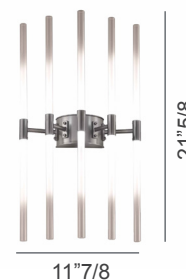

The Line 21504 / 21505

Description

Wall lamp consisting of a central metal structure from which small arms emerge, containing the light source, and support the tubular frosted pyrex glass diffusers with a transparent shadow that extend up and down. "The Line" is the name of an Italian collection of exclusive lamps where an essential trait, an alternation of lights and shadows, a refined luminous efficiency, blend in a minimal and glamorous design. Made in Italy.

Light source

The Line 21504: 10x0,8W Chip LED 4000K - 1350 lumen. Ballast included.

The Line 21505: 6x0,8W Chip LED 4000K - 810 lumen. Ballast included.

Dimensions

The Line 21504: 11"7/8W x 5"7/8D x 21"5/8H

Wall support: Ø4"1/2 x 2"3/4H

The Line 21505: 4"3/4W x 4"3/8D x 21"5/8H

Wall support: Ø2"3/4 x 4"3/4H

The Line 21504

The Line 21505