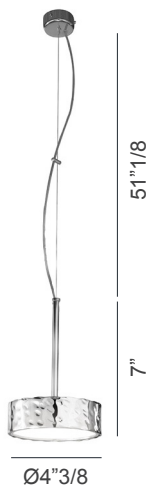

## *Description*

Suspension lamp composed of a circular white glass diffuser, surrounded by a refined hammered metal frame and suspended from a smooth metal rod matching the frame.

“The Shape” is the name of an Italian collection of exclusive lamps where the mystery of light, hidden in a clean and functional design, gives off a soft glow that integrates perfectly with spaces. Made in Italy.

## The Shape 21518 / 21519

---

### *Dimensions*

**The shape 21518/BIS:**

Ø4"3/8 x 7"H + 51"1/8 of cable | **Canopy:** Ø2" x 1"1/8H

**The shape 21518/SP:**

Ø8"5/8 x 13"3/4H + 51"1/8 of cable | **Canopy:** Ø3"1/8 x 1"1/8H

**The shape 21519/SG:**

Ø15"3/4 x 17"H + 51"1/8 of cable | **Canopy:** Ø4" x 1"1/8H

The shape 21518/BIS

The shape 21518/SP

The shape 21519/SG