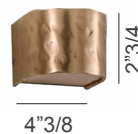

The Shape 21520 / 21521

Description

Wall lamp with a hammered metal frame offered in different colors and available in 2 sizes. "The Shape" is the name of an Italian collection of exclusive lamps where the mystery of light, hidden in a clean and functional design, gives off a soft glow that integrates perfectly with spaces. Made in Italy.

Dimensions

The Shape 21520: 3"3/4W x 4"3/8D x 2"3/4H

The Shape 21521: 9"7/8W x 4"D x 2"3/4H

Light source

The Shape 21520: 1xCob 6W 3000K - 960 lumen

The Shape 21521: 2xCob 6W 3000K - 1920 lumen

The Shape 21520