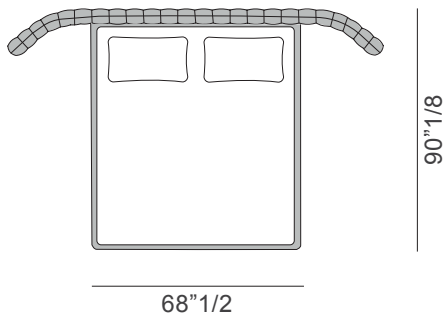

Azul

Design: Paola Navone

Description

Double bed with structure in plywood and solid wood. Padded with polyurethane foam in different densities. Pre-upholstery: polyester wadding. Non-removable structure upholstery in velvet. Non-removable headboard upholstery in woven velvet. Slats included. Mattress NOT included. Made in Italy.

Azul

Dimensions

Queen size: 135"7/8W x 90"1/8D x 54"3/4H

To fit American Queen Size mattress: 60" x 80"

Slats included. Mattress NOT included.

King size: 135"7/8W x 90"1/8D x 54"3/4H

To fit American King Size mattress: 76" x 80"