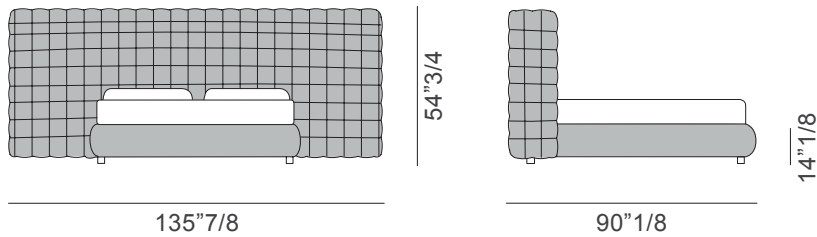

Azul

Design: Paola Navone

Description

Double bed with structure in plywood and solid wood. Padded with polyurethane foam in different densities. Pre-upholstery: polyester wadding. Non-removable structure upholstery in velvet. Non-removable headboard upholstery in woven velvet. Slats included. Mattress NOT included. Made in Italy.

Azul

Dimensions

Queen size: 135"7/8W x 90"1/8D x 54"3/4H

To fit American Queen Size mattress: 60" x 80"

Slats included. Mattress NOT included.

King size: 135"7/8W x 90"1/8D x 54"3/4H

To fit American King Size mattress: 76" x 80"