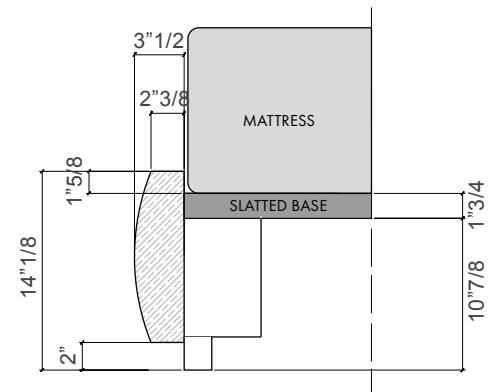

Azul

Design: Paola Navone

Description

Double bed with structure in plywood and solid wood. Padded with polyurethane foam in different densities. Pre-upholstery: polyester wadding. Non-removable structure upholstery in velvet. Non-removable headboard upholstery in woven velvet. Slats included. Mattress NOT included. Made in Italy.

Azul

Dimensions

Queen size: 135"7/8W x 90"1/8D x 54"3/4H

To fit American Queen Size mattress: 60" x 80"

Slats included. Mattress NOT included.

King size: 135"7/8W x 90"1/8D x 54"3/4H

To fit American King Size mattress: 76" x 80"