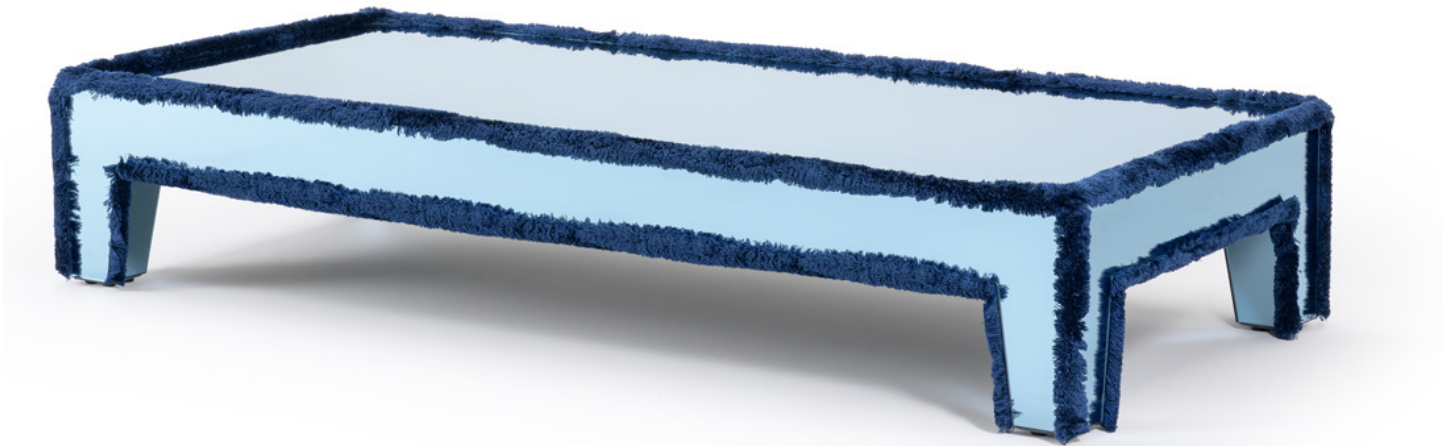

## Azul

*Design: Paola Navone*

### *Description*

Rectangular coffee table with MDF structure, covered in mirror in light blue finish. Profiles in blue fringe. Made in Italy.

### *Dimensions*

70"7/8W x 31"1/2D x 13"H