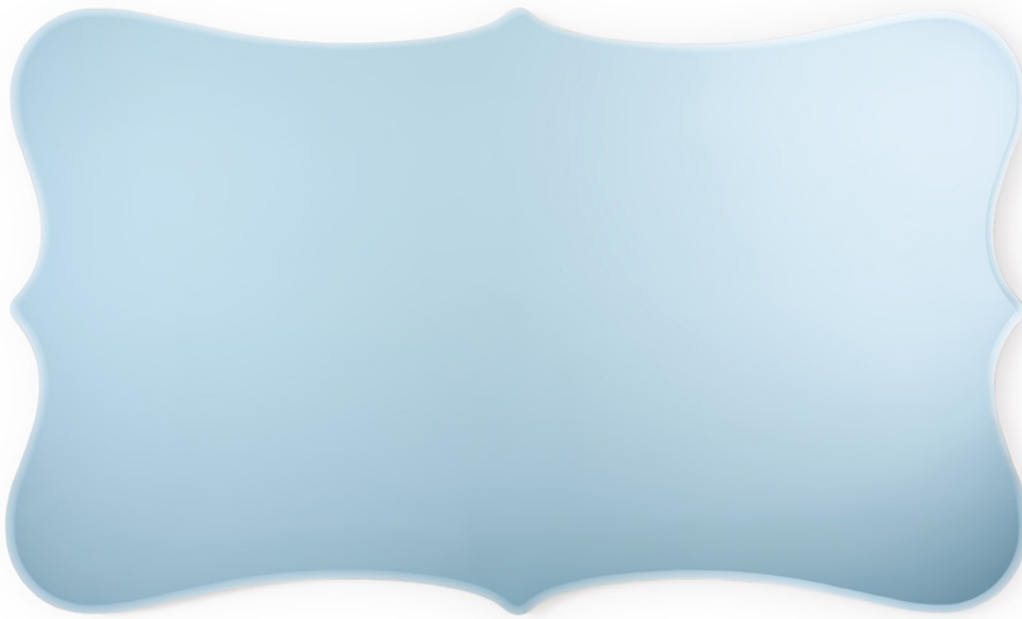

Azul

Design: Paola Navone

Description

Wall mirror with shaped MDF structure.
Beveled mirrored surface in light blue finish.
Made in Italy.

Dimensions

84"1/4W x 50"3/8H