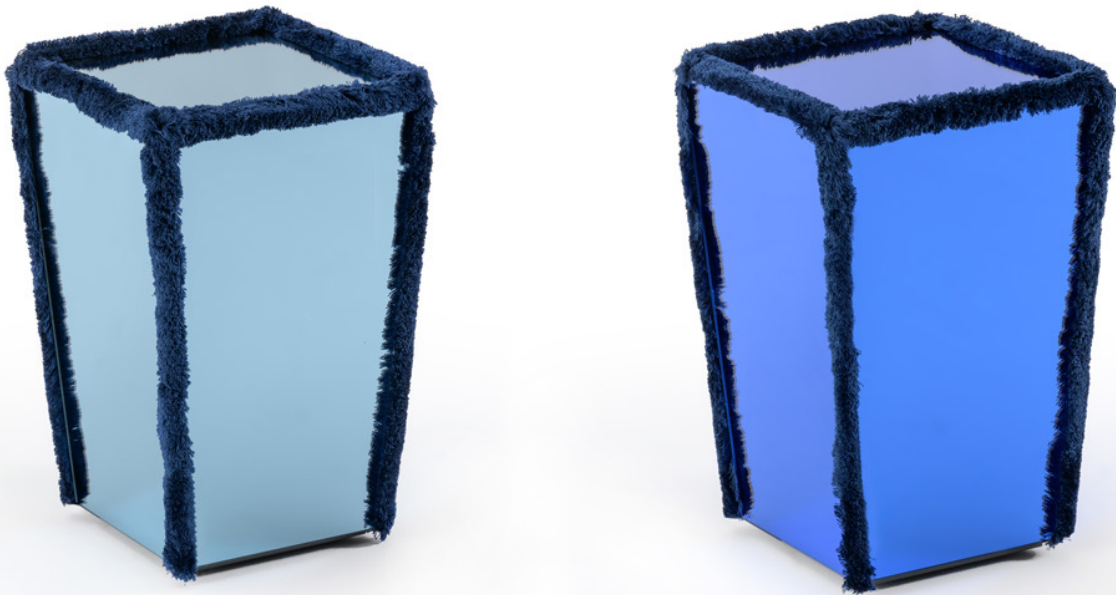

Azul

Design: Paola Navone

Description

Side table with MDF structure, covered in mirror in blue or light blue finish. Profiles in blue fringe. Made in Italy.

Dimensions

14"1/8W x 14"1/8D x 22"H