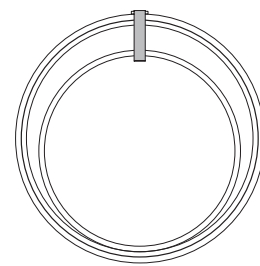

### *Description*

Round wall mirror with MDF structure, glossy hand-decorated polyester finish and leather application. Clear mirrored surface. Metal details in light gold finish. Made in Italy.

### *Dimensions*

Ø35"3/8 x 1"5/8D

Ø35"3/8

1"5/8