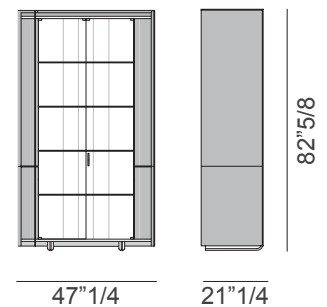

Eclipse

Design: Andrea Bonini

Description

Showcase with structure in MDF, plywood and wood particle panels, with hand-decorated glossy polyester finish and leather application. Model A: With four glass doors and one drawer with ribbed wood decoration. Three internal glass shelves. With 2 or 4 handles to specify. Model B: with two glass doors and four internal glass shelves. With 1 or 2 handles to specify. Both sizes have internal covering in microfiber and can be equipped with internal LED lighting. Made in Italy.

A With four glass doors & one drawer

B With two glass doors

82"5/8

82"5/8

Dimensions

A, B: 47"1/4W x 21"1/4D x 82"5/8H