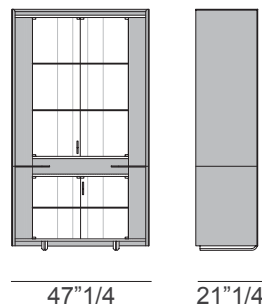

Eclipse

Design: Andrea Bonini

Description

Showcase with structure in MDF, plywood and wood particle panels, with hand-decorated glossy polyester finish and leather application. Model A: With four glass doors and one drawer with ribbed wood decoration. Three internal glass shelves. With 2 or 4 handles to specify. Model B: with two glass doors and four internal glass shelves. With 1 or 2 handles to specify. Both sizes have internal covering in microfiber and can be equipped with internal LED lighting. Made in Italy.

A With four glass doors & one drawer

B With two glass doors

82"5/8

82"5/8

Dimensions

A, B: 47"1/4W x 21"1/4D x 82"5/8H