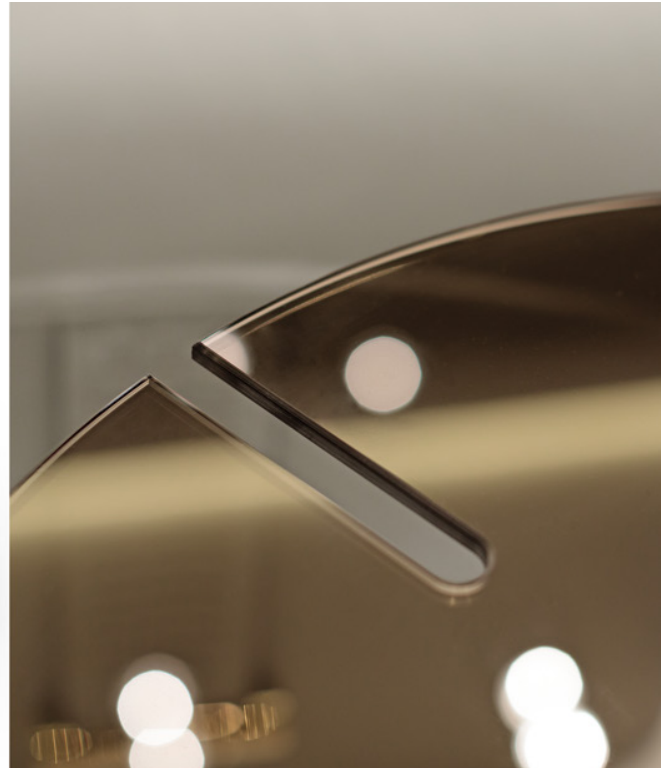

Eclipse

Design: Andrea Bonini

Description

Side table with MDF and plywood structure, glossy hand-decorated polyester finish and leather application. Round top with a portion in bronzed glass and a portion with leather application. Metal details in light gold finish. Made in Italy.

Dimensions

Ø23"5/8 x 23"5/8H