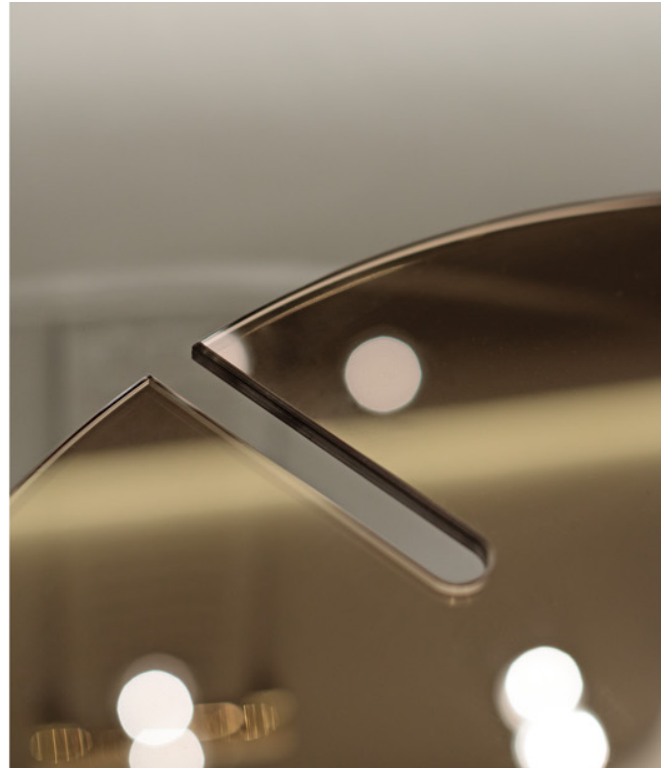

Eclipse

Design: Andrea Bonini

Description

Side table with MDF and plywood structure, glossy hand-decorated polyester finish and leather application. Round top in bronzed glass. Metal details in light gold finish. Made in Italy.

Dimensions

22"W x 23"5/8D x 24"3/8H