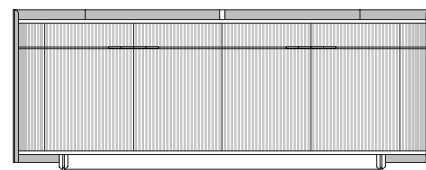

Eclipse

Design: Andrea Bonini

Description

Sideboard with structure in MDF and plywood, glossy hand-decorated polyester finish, with leather application. Four doors with ribbed wood decoration. Two internal compartments each equipped with a glass shelf. Internal walls covered in microfiber. Decorative details and handles in metal, light gold finish. Made in Italy.

Dimensions

92"1/2W x 21"1/4D x 34"1/4H

92"1/2

34"1/4

21"1/4

21"1/4