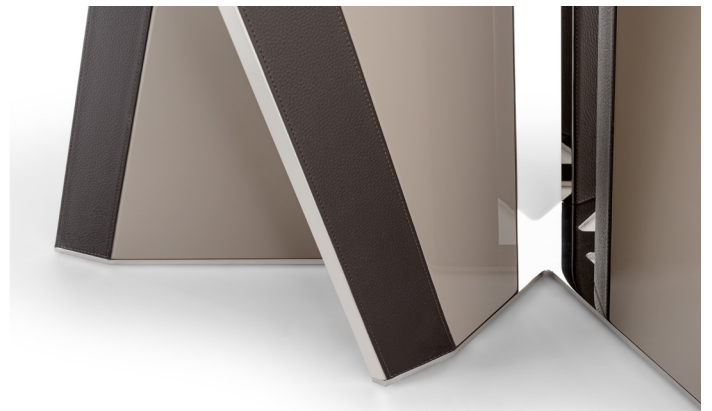

Milano

Design: SBGA | Blengini & Ghirardelli

Description

Dining table with base in MDF, glossy monochrome lacquered polyester finish, with leather and metal applications. Round top in MDF, glossy monochrome lacquered polyester finish or in marble. Lazy Susan available on demand. Metal details in chrome or brushed nickel finish. Made in Italy.

Milano

Dimensions

A: Ø70"7/8 x 30"H

B: Ø63" x 30"H

Ø70"7/8

Ø63"