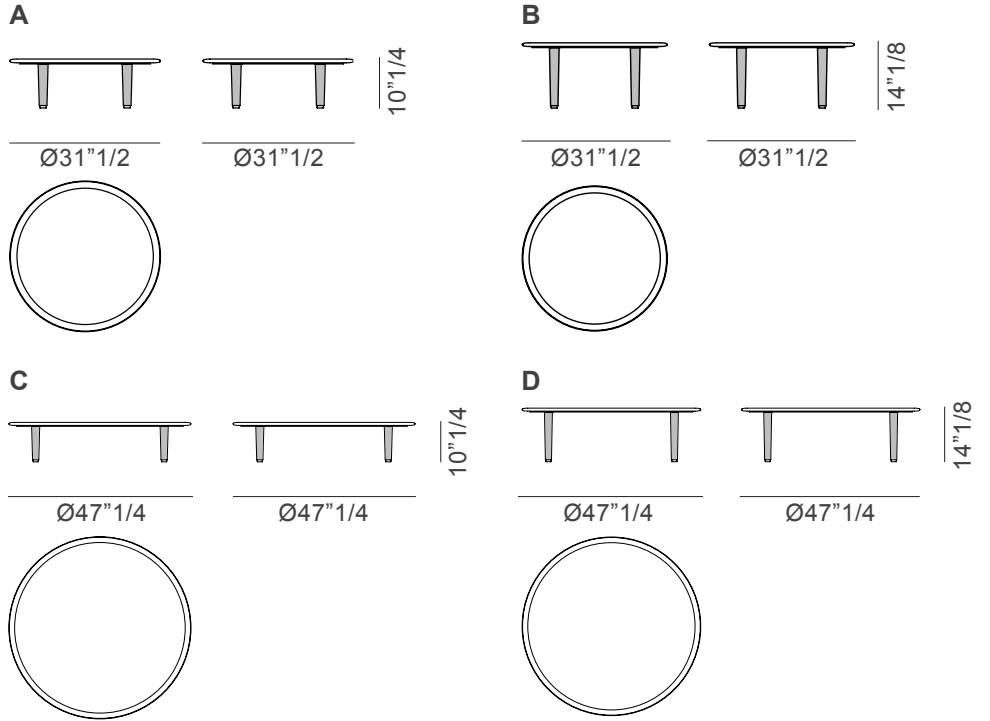

Riban

Design: Toan Nguyen

Description

Coffee table with three or four legs in solid wood, covered in leather. Round, rectangular or square top with leather piping, available in walnut veneered MDF, in heat-treated Eucalyptus wood or in marble. Two heights available for each size. Made in Italy.

Riban

Dimensions

Round top

A: Ø31"1/2 x 10"1/4H

B: Ø31"1/2 x 14"1/8H

C: Ø47"1/4 x 10"1/4H

D: Ø47"1/4 x 14"1/8H

Rectangular/Square top

E: 51"1/8W x 31"1/2D x 10"1/4H

F: 51"1/8W x 31"1/2D x 14"1/8H

G: 51"1/8W x 51"1/8D x 10"1/4H

H: 51"1/8W x 51"1/8D x 14"1/8H