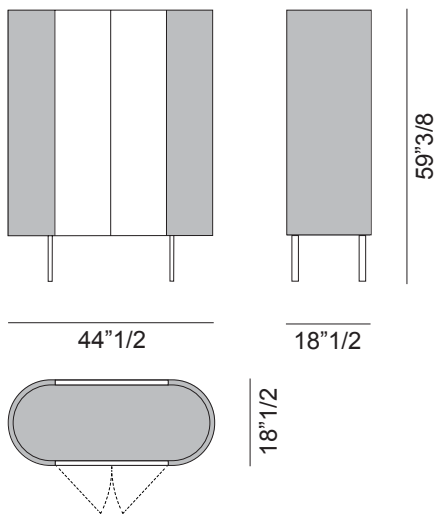

Roma

Design: Monica Armani

Description

Cupboard with structure in MDF and plywood, with glossy monochrome lacquered polyester finish or walnut wood and leather application on the sides and top. Two wooden doors with plain glossy lacquered finish, with a printed decoration or in walnut wood. Internal compartment with four glass shelves. Metal details and legs in champagne gold or graphite grey finish. Made in Italy.

Roma decorative pattern

Roma

Dimensions

44"1/2W x 18"1/2D x 59"3/8H

Doors in lacquered wood or in walnut wood

Doors in lacquered wood with Roma pattern