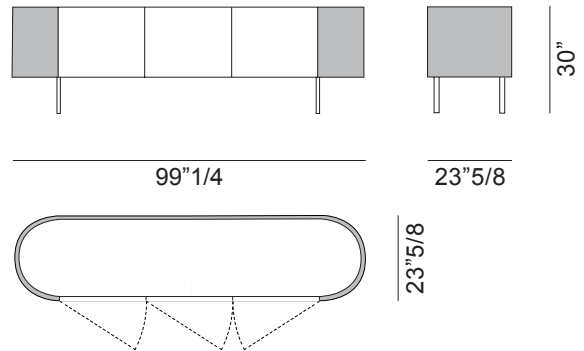

### Dimensions

99"1/4W x 23"5/8D x 30"H

*Sides & top in leather*

*Sides in leather / Top in marble*

*Sides & top in leather / Roma pattern*

*Sides in leather / Top in marble / Roma pattern*