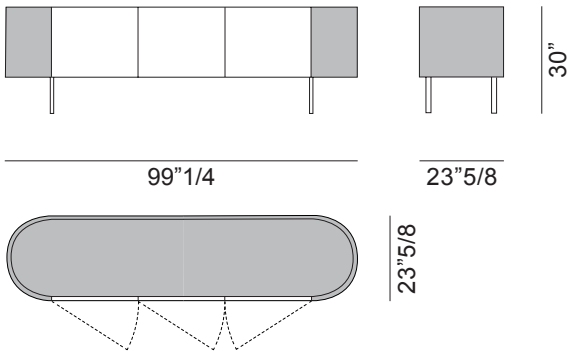

### *Description*

Sideboard with structure in MDF and plywood, with three central doors in wood, available in glossy monochrome lacquered polyester finish or with printed Roma decorative pattern. Leather application on the sides. Top available with leather application or in marble. Internal equipment: one compartment with one glass shelf. Metal details and legs in champagne gold or graphite grey finish. Made in Italy.

### Dimensions

99"1/4W x 23"5/8D x 30"H

*Sides & top in leather*

*Sides in leather / Top in marble*

*Sides & top in leather / Roma pattern*

*Sides in leather / Top in marble / Roma pattern*