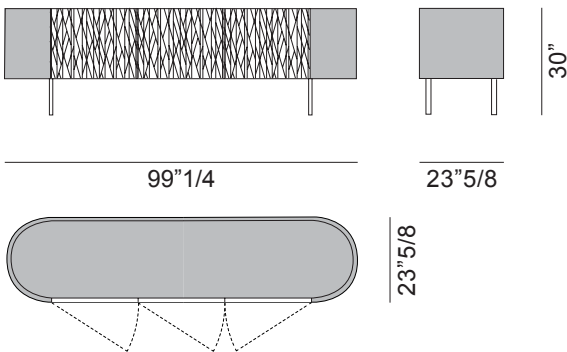

### Dimensions

99"1/4W x 23"5/8D x 30"H

*Sides & top in leather*

*Sides in leather / Top in marble*

*Sides & top in leather / Roma pattern*

*Sides in leather / Top in marble / Roma pattern*