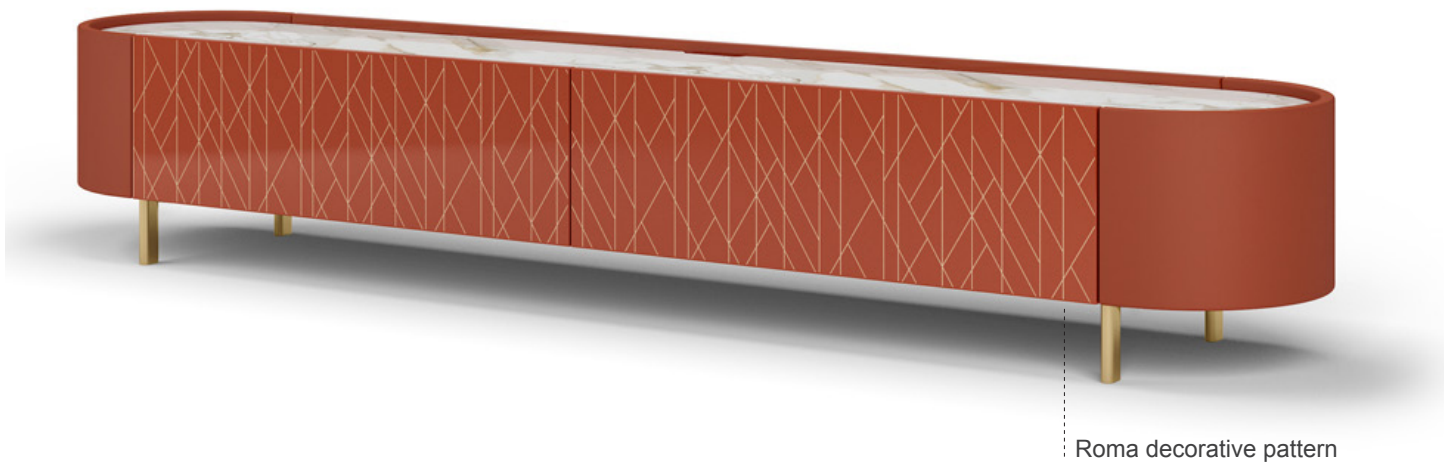

Roma

Design: Monica Armani

Description

TV stand with structure in MDF and plywood, with two flap doors in wood, available in glossy monochrome lacquered polyester finish, with printed Roma decorative pattern or in walnut wood. Leather application on the sides. Top available with leather application or in marble. Metal details and legs in champagne gold or graphite grey finish. Made in Italy.

Roma

Dimensions

A: 94"1/2W x 18"1/2D x 16"1/8H

B: 78"3/4W x 18"1/2D x 16"1/8H

A Sides & top in leather, doors in lacquered wood or walnut wood

A Sides in leather, top in marble, doors with Roma pattern

B Sides & top in leather, doors in lacquered wood or walnut wood

B Sides in leather, top in marble, doors with Roma pattern