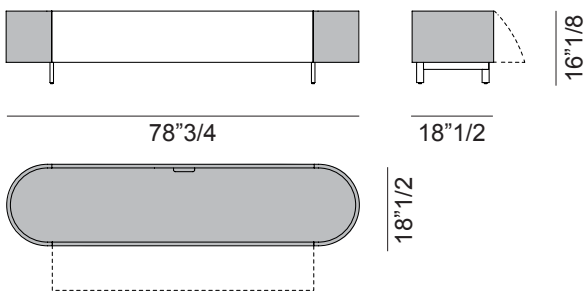

Roma

Dimensions

A: 94"1/2W x 18"1/2D x 16"1/8H

B: 78"3/4W x 18"1/2D x 16"1/8H

A Sides & top in leather, doors in lacquered wood or walnut wood

A Sides in leather, top in marble, doors with Roma pattern

B Sides & top in leather, doors in lacquered wood or walnut wood