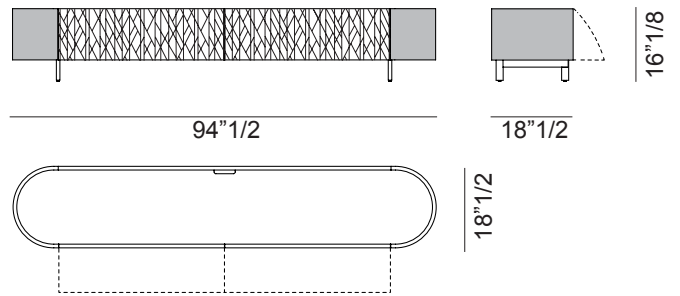

Roma

Dimensions

A: 94"1/2W x 18"1/2D x 16"1/8H

B: 78"3/4W x 18"1/2D x 16"1/8H

A Sides & top in leather, doors in lacquered wood or walnut wood

A Sides in leather, top in marble, doors with Roma pattern

B Sides & top in leather, doors in lacquered wood or walnut wood