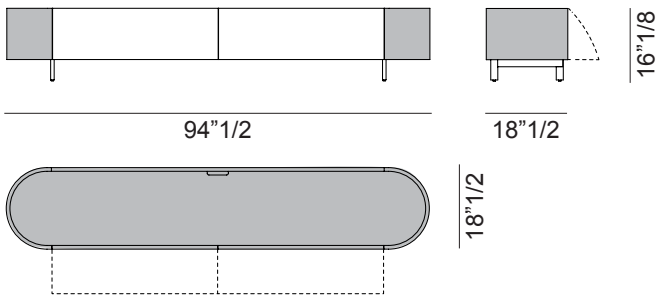

Roma

Design: Monica Armani

Description

TV stand with structure in MDF and plywood, with two flap doors in wood, available in glossy monochrome lacquered polyester finish, with printed Roma decorative pattern or in walnut wood. Leather application on the sides. Top available with leather application or in marble. Metal details and legs in champagne gold or graphite grey finish. Made in Italy.

Roma

Dimensions

A: 94"1/2W x 18"1/2D x 16"1/8H

B: 78"3/4W x 18"1/2D x 16"1/8H

A Sides & top in leather, doors in lacquered wood or walnut wood

A Sides in leather, top in marble, doors with Roma pattern

B Sides & top in leather, doors in lacquered wood or walnut wood