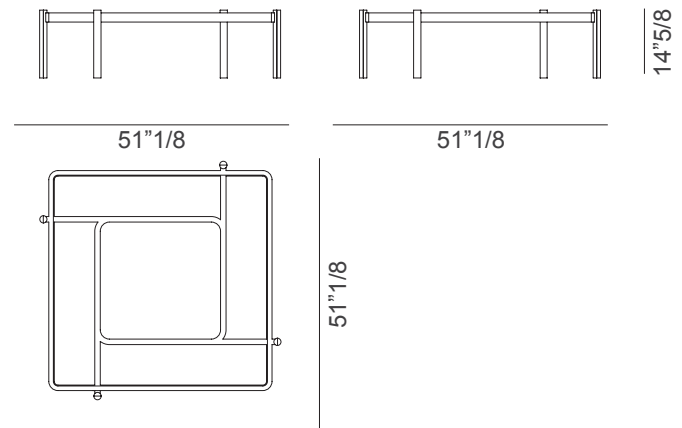

Zenit

Dimensions

A: 39"3/8W x 39"3/8D x 14"5/8H

B: 51"1/8W x 51"1/8D x 14"5/8H

C: 59"W x 31"1/2D x 14"5/8H

A Square top

B Square top

C Rectangular top