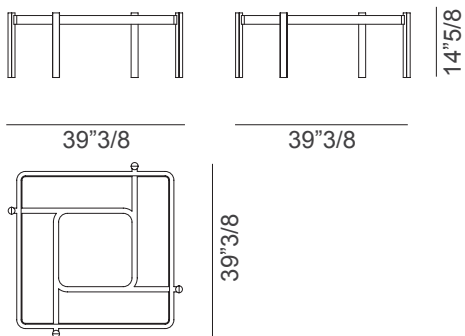

Zenit

Dimensions

A: 39"3/8W x 39"3/8D x 14"5/8H

B: 51"1/8W x 51"1/8D x 14"5/8H

C: 59"W x 31"1/2D x 14"5/8H

A Square top

B Square top

C Rectangular top