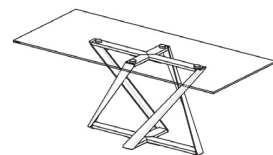

1 base supporting top in:

- Glass