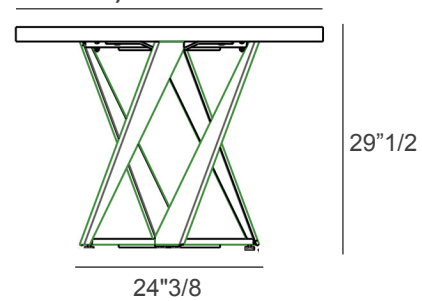

### Dimensions

- A) 63"W x 35"3/8D x 29"1/2H - Cod. 20.36
- B) 78"3/4W x 39"3/8D x 29"1/2H - Cod. 52.49
- C) 98"3/8W x 39"3/8D x 29"1/2H - Cod. 52.50
- D) 118"1/8W x 47"1/4D x 29"1/2H - Cod. 20.56 (1 Base) / Cod. 20.98 (2 Bases)
- E) 157"1/2W x 51"1/8D x 29"1/2H - Cod. 20.99

1 Base

- A) 63"
- B) 78"3/4
- C) 98"3/8
- D) 118"1/8

- A) 35"3/8
- B - C) 39"3/8
- D) 47"1/4

2 Bases

- D) 118"1/8
- E) 157"1/2

- D) 47"1/4
- E) 51"1/8

1 base supporting top in:

- SuperCeramic
- SuperMarble
- Wood