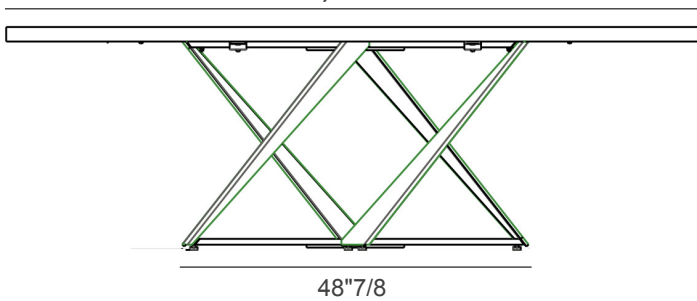

Millennium

Dimensions

- A) 63"W x 35"3/8D x 29"1/2H - Cod. 20.36
- B) 78"3/4W x 39"3/8D x 29"1/2H - Cod. 52.49
- C) 98"3/8W x 39"3/8D x 29"1/2H - Cod. 52.50
- D) 118"1/8W x 47"1/4D x 29"1/2H - Cod. 20.56 (1 Base) / Cod. 20.98 (2 Bases)
- E) 157"1/2W x 51"1/8D x 29"1/2H - Cod. 20.99

1 Base

- A) 63"
- B) 78"3/4
- C) 98"3/8
- D) 118"1/8