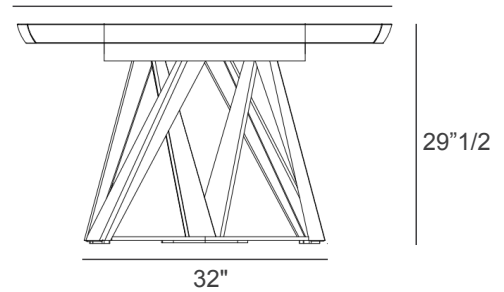

### Dimensions

- A) 63"W x 35"3/8D x 29"1/2H - Cod. 20.36
- B) 78"3/4W x 39"3/8D x 29"1/2H - Cod. 52.49
- C) 98"3/8W x 39"3/8D x 29"1/2H - Cod. 52.50
- D) 118"1/8W x 47"1/4D x 29"1/2H - Cod. 20.56 (1 Base) / Cod. 20.98 (2 Bases)
- E) 157"1/2W x 51"1/8D x 29"1/2H - Cod. 20.99

1 Base

- A) 63"
- B) 78"3/4
- C) 98"3/8
- D) 118"1/8

- A) 35"3/8
- B - C) 39"3/8
- D) 47"1/4

2 Bases

- D) 118"1/8
- E) 157"1/2

- D) 47"1/4
- E) 51"1/8

1 base supporting top in:

- SuperCeramic
- SuperMarble
- Wood