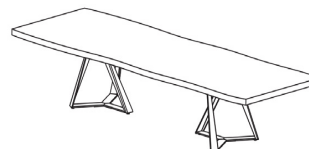

2 bases supporting top in:

- SuperMarble
- Wood