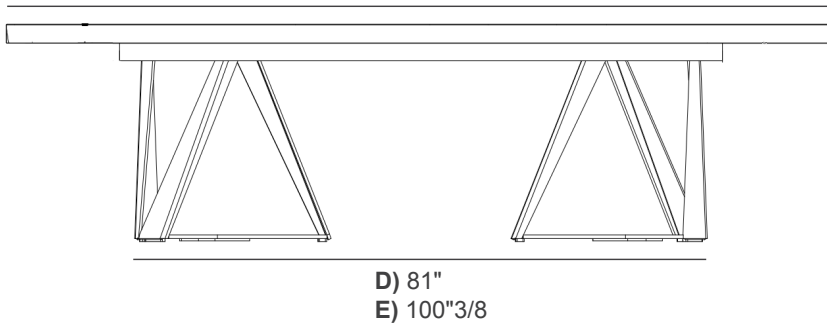

### Dimensions

- A) 63"W x 35"3/8D x 29"1/2H - Cod. 20.36
- B) 78"3/4W x 39"3/8D x 29"1/2H - Cod. 52.49
- C) 98"3/8W x 39"3/8D x 29"1/2H - Cod. 52.50
- D) 118"1/8W x 47"1/4D x 29"1/2H - Cod. 20.56 (1 Base) / Cod. 20.98 (2 Bases)
- E) 157"1/2W x 51"1/8D x 29"1/2H - Cod. 20.99

1 Base

- A) 63"
- B) 78"3/4
- C) 98"3/8
- D) 118"1/8

- A) 35"3/8
- B - C) 39"3/8
- D) 47"1/4

2 Bases

- D) 118"1/8
- E) 157"1/2

- D) 47"1/4
- E) 51"1/8

1 base supporting top in:

- SuperCeramic
- SuperMarble
- Wood