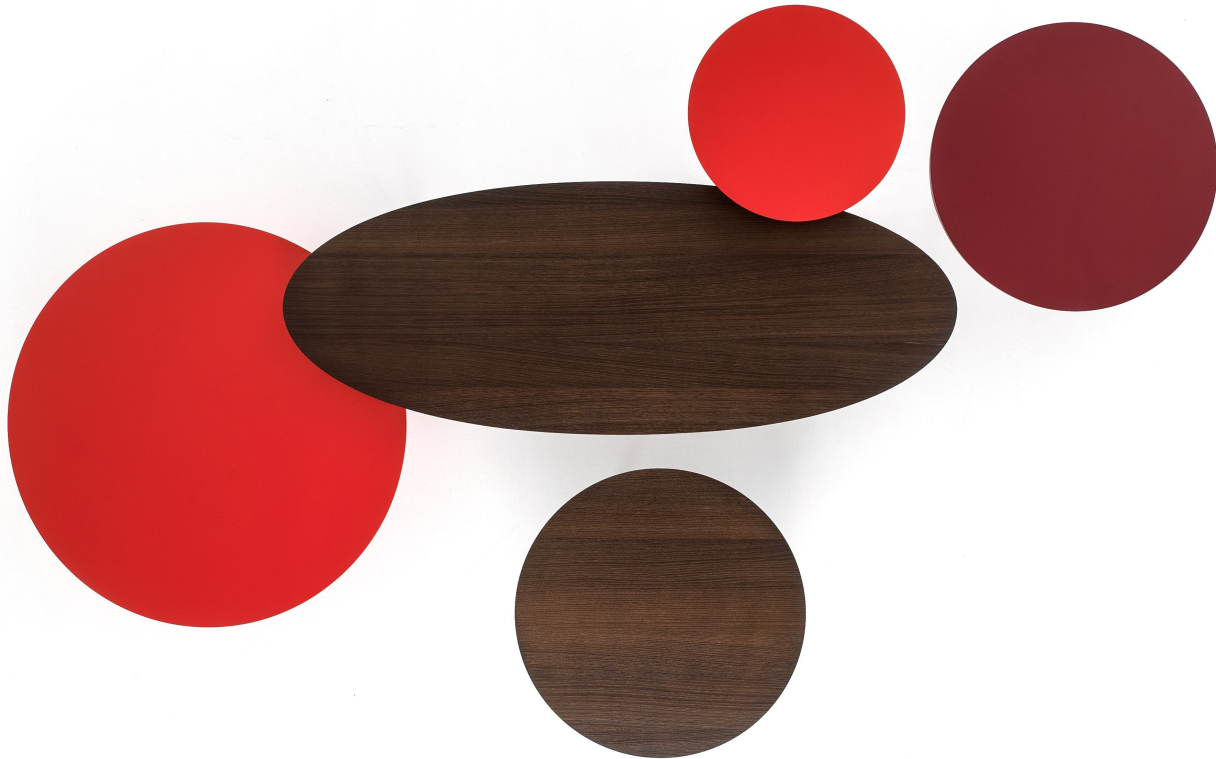

## *Description*

The elegant Ademar side & coffee table comes with lacquered legs and a luxury circular or oval top available in premium wood, marble or lacquered. Made in Italy.

## *Finishes & Materials*

**Top:** Marble, wood or lacquered.

**Legs:** Lacquered.

Ademar

---

## Dimensions

Side table:  $\text{Ø}19\frac{5}{8}$  x  $19\frac{5}{8}$ H

Coffee table A:  $\text{Ø}27\frac{1}{2}$  x  $13\frac{3}{4}$ H

Coffee table B:  $\text{Ø}39\frac{3}{8}$  x  $11\frac{7}{8}$ H

Coffee table C: 63"W x  $23\frac{5}{8}$ D x  $15\frac{3}{4}$ H

Side table

$\text{Ø}19\frac{5}{8}$

Coffee table A

$\text{Ø}27\frac{1}{2}$

Coffee table B

$\text{Ø}39\frac{3}{8}$

Coffee table C

63"