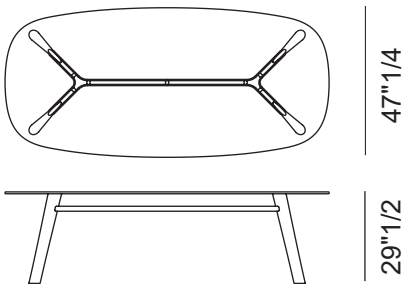

Finishes & Materials

Legs: Wood or lacquered.

Beam: Lacquered metal

Top: Wood or glass.

Beleos

Dimensions

Size A: 86"5/8W x 43"3/8D x 29"1/2H

Size B: 102"3/8W x 47"1/4D x 29"1/2H

Size C: 118"1/8W x 49"1/4D x 29"1/2H

Size A

86"5/8

Size B

102"3/8

Size C

118"1/8