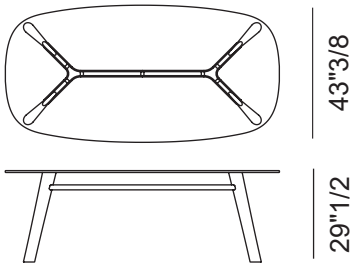

Beleos

Design: Giulio Iacchetti

Description

The elegant Beleos table comes with the legs in high-end wood or lacquered, bronze lacquered metal beam and the luxury top available in wood or extra clear glass. Made in Italy.

Finishes & Materials

Legs: Wood or lacquered.

Beam: Lacquered metal

Top: Wood or glass.

Beleos

Dimensions

Size A: 86"5/8W x 43"3/8D x 29"1/2H

Size B: 102"3/8W x 47"1/4D x 29"1/2H

Size C: 118"1/8W x 49"1/4D x 29"1/2H

Size A

86"5/8

Size B

102"3/8

Size C

118"1/8