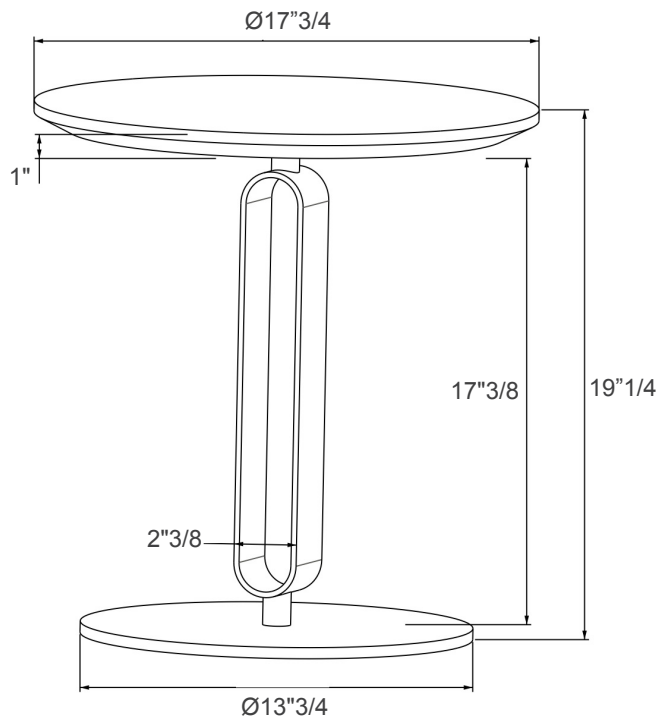

### Description

A stylish side table featuring a Veneer or Matt Lacquered Wood top and a Lacquered Metal frame with an integrated magazine-rack and a circular base. Perfect for adding functionality and elegance to any space. Made in Italy.

### Dimensions

Ø17"3/4 x 19"1/4H

Cod. 07.37