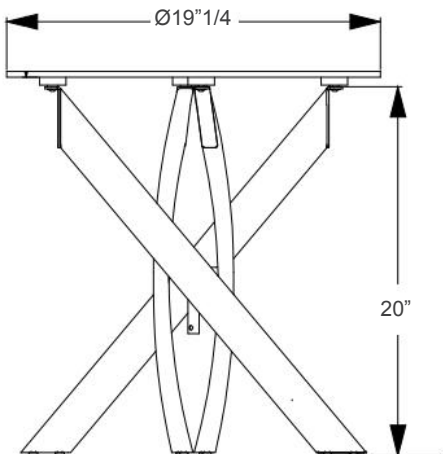

Finishes & Materials

Top: Veneer, Transparent Glass, Velvet Matt Anti-Scratch Lacquered Glass.
Base: Lacquered Metal.

A) Side Table