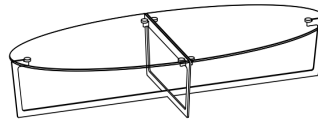

Cross

Dimensions

A) 47"1/4W x 19"5/8D x 11"7/8H - Cod. 08.27

B) 59"W x 23"5/8D x 11"7/8H - Cod. 08.25

C) 70"7/8W x 27"1/2D x 11"7/8H - Cod. 08.26

Glass top