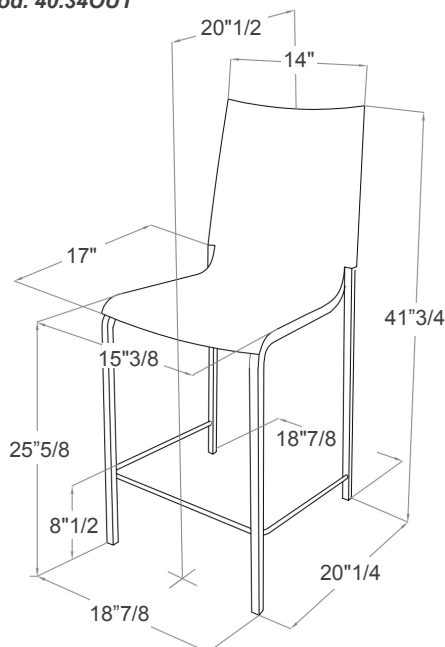

Finishes & Materials

Shell: Polypropylene.

Frame: Lacquered Metal.

A) Cod. 40.34OUT