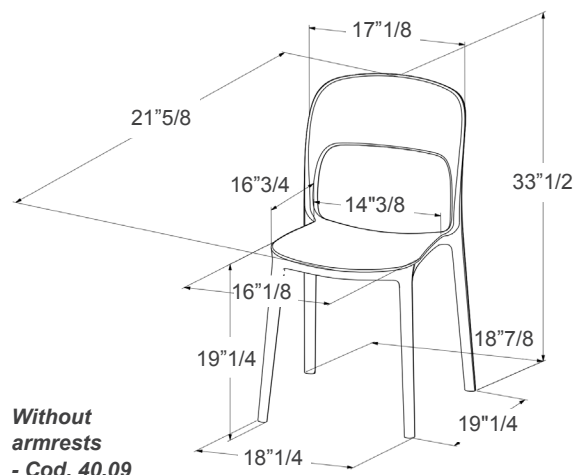

Please note: Only available in even-numbered packs (2, 4, 6, 8, 10 & 12)

Dimensions

Without armrests: 18"7/8W x 21"5/8D x 33"1/2H

With armrests: 22"W x 21"5/8D x 33"1/2H

Seat height: 19"1/4

Armrests height: 26"