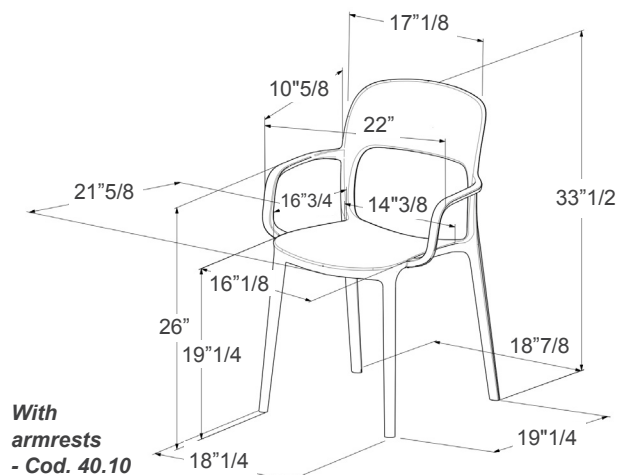

Please note: Only available in even-numbered packs (2, 4, 6, 8, 10 & 12)

Dimensions

Without armrests: 18"7/8W x 21"5/8D x 33"1/2H

With armrests: 22"W x 21"5/8D x 33"1/2H

Seat height: 19"1/4

Armrests height: 26"