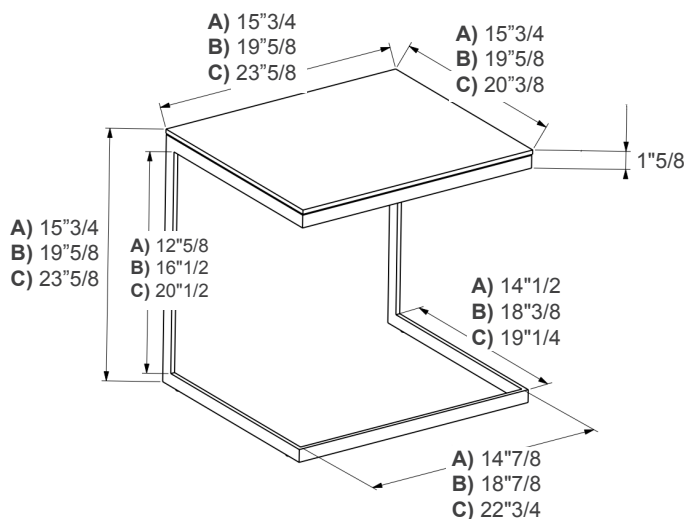

Finishes & Materials

- **Top:** Glossy Lacquered Glass and Velvet
  Matt Anti-Scratch Lacquered Glass.
- **Frame:** Lacquered Metal.