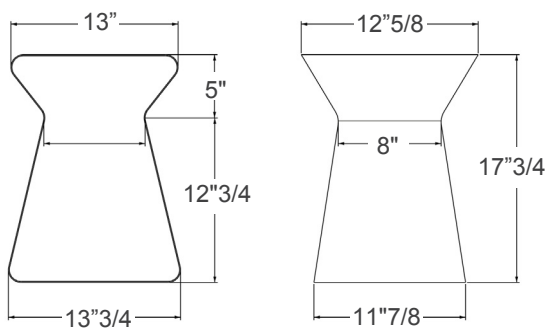

Kito

Description

This sculptural side table combines elegance and modernity with its unique metal structure. Available in various finishes, it adds a touch of contemporary style to any space, serving as both a functional piece and a striking decorative accent.

Made in Italy.

Dimensions

13"3/4W x 12"5/8D x 17"3/4H

Cod. 06.35

Finishes & Materials

Structure: Lacquered Metal.