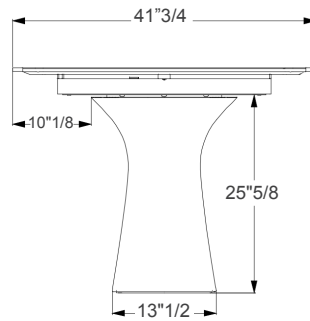

Base: Concrete.

Podium

Dimensions

Closed: 67"W x 41"3/4D x 29"1/2H
Open: 98"3/8W x 41"3/4D x 29"1/2H

Cod. 52.18

Closed

Open