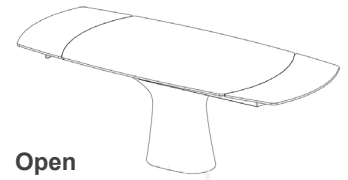

Podium

Design: Shannon Sadler

Description

Solemn and with a strong visual impact, Podium captures attention for its sinuous but austere lines. The top lays on a solid and elegant concrete base, a distinctive feature of a sculpture table with a strong personality. This high-end table is suitable for any room, thanks to its wide selection of customizable top finishes and shapes.

Its practical extension mechanism allows the table to expand, revealing neatly folded leaves for a quick transformation into a larger surface.

Made in Italy.

Finishes & Materials

Top & Extensions: Glossy Lacquered Glass and Matt Velvet Anti-Scratch Lacquered Glass.

Base: Concrete.

Podium

Dimensions

Closed: 67"W x 41"3/4D x 29"1/2H
Open: 98"3/8W x 41"3/4D x 29"1/2H

Cod. 52.18

Closed

Open