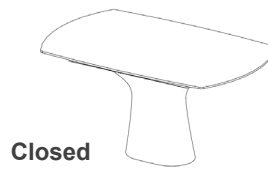

Podium

Design: Shannon Sadler

Description

Solemn and with a strong visual impact, Podium captures attention for its sinuous but austere lines. The top lays on a solid and elegant concrete base, a distinctive feature of a sculpture table with a strong personality. This high-end table is suitable for any room, thanks to its wide selection of customizable top finishes and shapes.

Its practical extension mechanism allows the table to expand, revealing neatly folded leaves for a quick transformation into a larger surface.

Made in Italy.

Finishes & Materials

Top & Extensions: Glossy Lacquered Glass and Matt Velvet Anti-Scratch Lacquered Glass.

Base: Concrete.

Podium

Dimensions

Closed: 67"W x 41"3/4D x 29"1/2H
Open: 98"3/8W x 41"3/4D x 29"1/2H

Cod. 52.18

Closed

Open