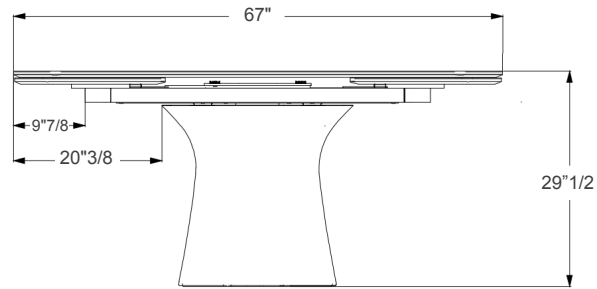

Base: Concrete.

Podium

Dimensions

Closed: 67"W x 41"3/4D x 29"1/2H
Open: 98"3/8W x 41"3/4D x 29"1/2H

Cod. 52.18

Closed

Open