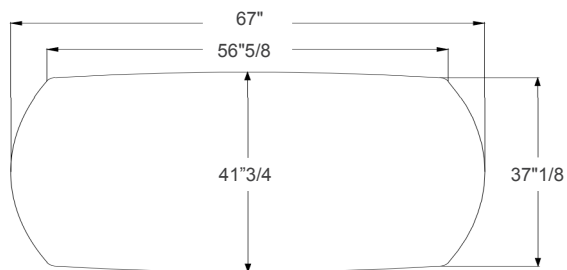

Base: Concrete.

Podium

Dimensions

Closed: 67"W x 41"3/4D x 29"1/2H
Open: 98"3/8W x 41"3/4D x 29"1/2H

Cod. 52.18

Closed

Open