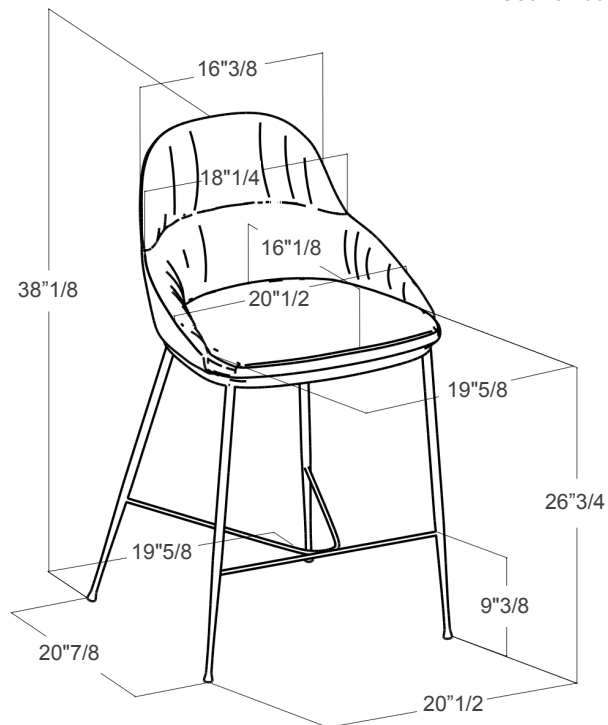

Queen

Description

A family of seats imbued with fashion and elegance, the Queen bar stool embodies refined design in every detail. The softly upholstered wrinkles on the seat and back add a touch of sophistication, making it a perfect blend of style and comfort. Made in Italy.

Dimensions

20"1/2W x 20"7/8D x 38"1/8H
Seat height: 26"3/4

Cod. 34.53

Finishes & Materials

Cover: Eco-Leather, Fabric, Velvet and Leather.
Frame: Lacquered Metal.