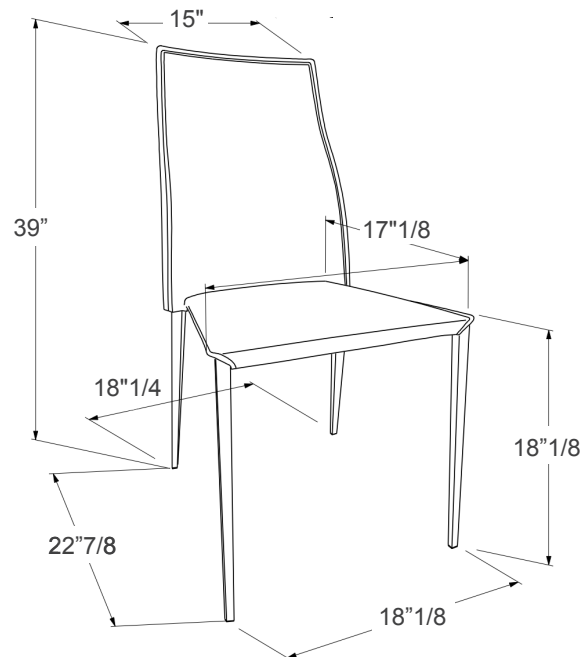

### Dimensions

18"1/8W x 22"7/8D x 39"H

Seat height: 18"1/8

Flexible  
ergonomic  
back

Quilted  
back