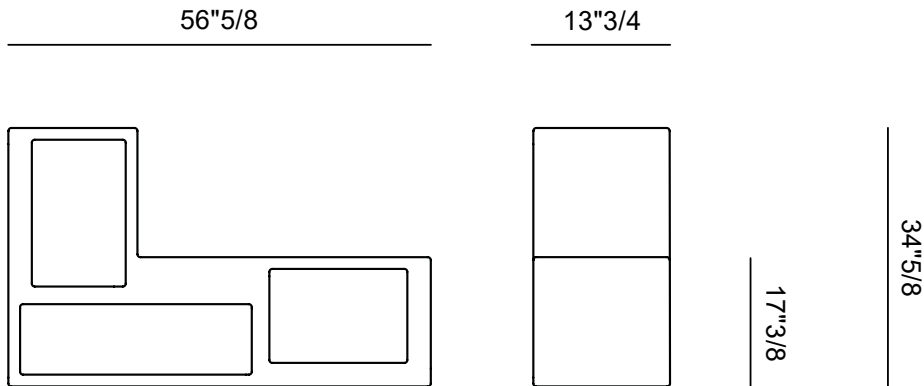

Urban

Design: Claudio Bellini

Description

The versatile Urban 'L' shaped polyethylene bookcase can be used in any position. A system without hooks or joints which allows the user to create walls, screens, horizontal and vertical elements, angles, entertainment systems – everything that comes to mind. The niches carved out of the piece underline the monolithic and solid nature of the Urban shelving unit. A modern piece which stands above the whims of fashion. The infinite possibilities of composition allow the user to create surprising landscapes and furnish the spaces in a dynamic and bright way. Made in Italy.

Finishes & Materials

Structure: Matt Polyethylene

Dimensions

56"5/8W x 13"3/4D x 34"5/8H

Protected outdoor

Protected product suitable for protected outdoor areas (e.g. covered verandas). Not suitable for environments with rain, fog, dew or persistent humidity. Shelter in a closed area is necessary overnight. Products made from natural materials are however subject to deterioration.