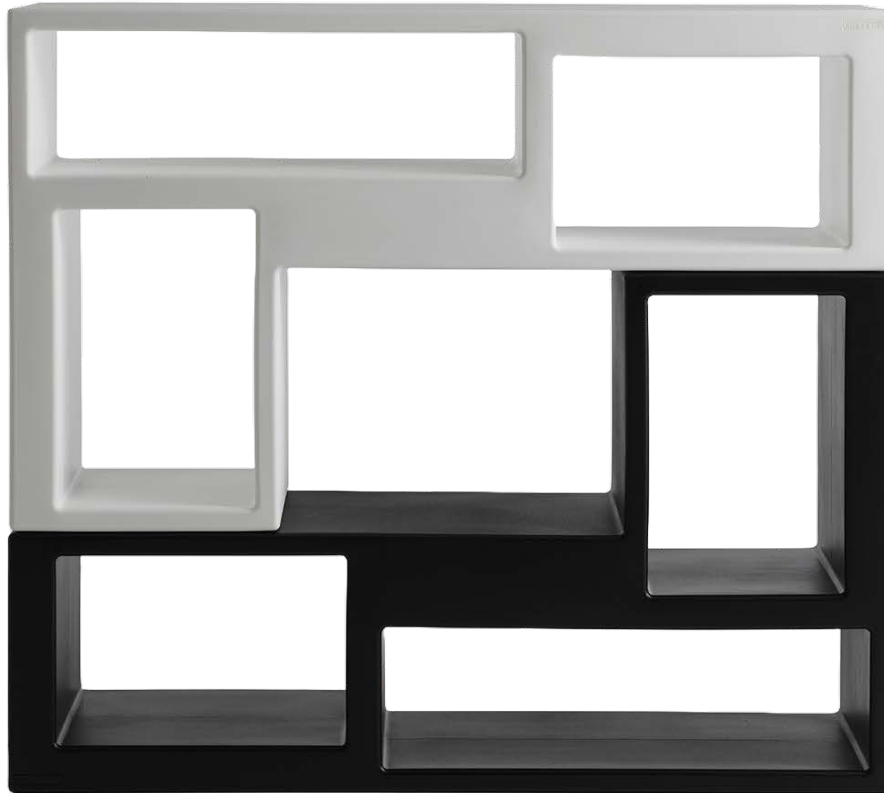

Urban

Design: Claudio Bellini

Description

The versatile Urban 'L' shaped polyethylene bookcase can be used in any position. A system without hooks or joints which allows the user to create walls, screens, horizontal and vertical elements, angles, entertainment systems – everything that comes to mind. The niches carved out of the piece underline the monolithic and solid nature of the Urban shelving unit. A modern piece which stands above the whims of fashion. The infinite possibilities of composition allow the user to create surprising landscapes and furnish the spaces in a dynamic and bright way. Made in Italy.

Finishes & Materials

Structure: Matt Polyethylene

Dimensions

56"5/8W x 13"3/4D x 34"5/8H

Protected outdoor

Protected product suitable for protected outdoor areas (e.g. covered verandas). Not suitable for environments with rain, fog, dew or persistent humidity. Shelter in a closed area is necessary overnight. Products made from natural materials are however subject to deterioration.