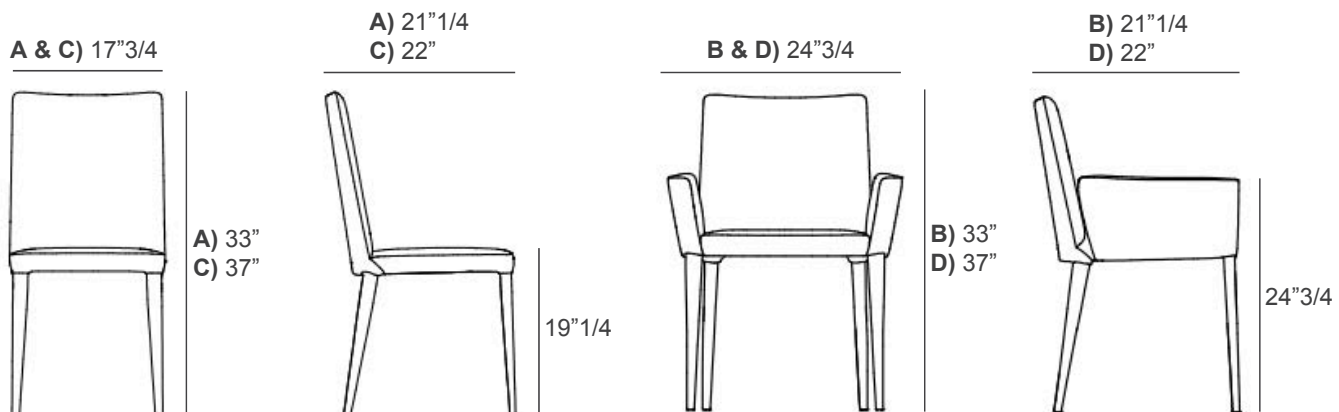

Bella

Design: G. & R. Fauciglietti

Description

The Bella chair features a fully upholstered design, exuding timeless charm with its elegant, slender silhouette and graceful profile, making it the quintessential archetype of a chair. Its backrest, crafted with innovative flexible spring “memory” steel, adds a touch of dynamism, achieving an impeccable balance between beauty and comfort. Available with armrests as well. Made in Italy.

Dimensions

- A) 17”3/4W x 21”1/4D x 33”H - **Seat height: 19”1/4** - Cod. FG32001
- B) 24”3/4W x 21”1/4D x 33”H - **Seat height: 19”1/4 + Armrests height: 24”3/4** - Cod. FG32003
- C) 17”3/4W x 22”D x 37”H - **Seat height: 19”1/4** - Cod. FG32000
- D) 24”3/4W x 22”D x 37”H - **Seat height: 19”1/4 + Armrests height: 24”3/4** - Cod. FG32002