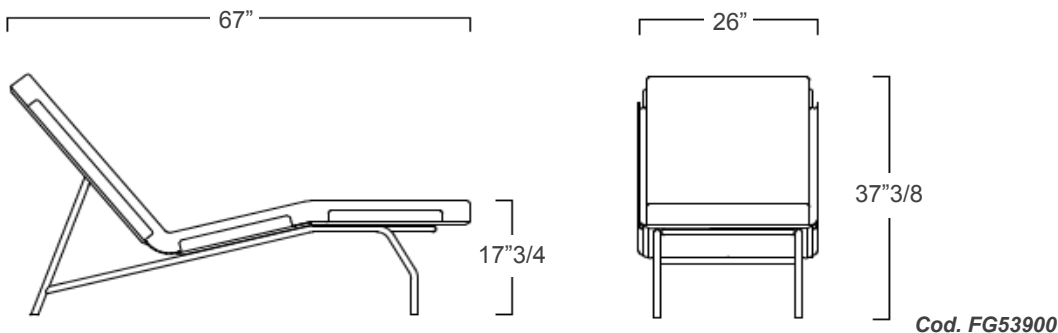

Caruso

Design: Dainelli Studio

Description

The Caruso chaise lounge exudes restrained elegance, striking a perfect balance between comfort and geometric purity. Its design showcases a thin, rigid shell covered in Leather, folded to embrace the mattress and headrest, paired with a distinctive, asymmetrical tubular steel frame. Carefully modeled to follow the natural contours of the body, Caruso offers unparalleled relaxation. A timeless piece with contemporary lines and proportions, it embodies classic seating reimagined for modern comfort. Made in Italy.

Dimensions

67"W x 26"D x 37"3/8H - **Seat height:** 17"3/4

Finishes & Materials

Shell: Plywood covered in Saddle Leather.

Mattress & Headrest Upholstery: Fabric and Leather.

Structure: Steel.