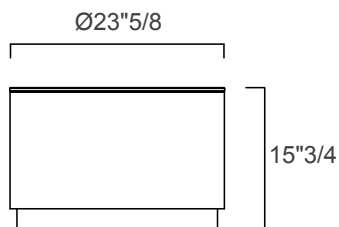

Clubby

Design: Christophe Pillet

Description

The Clubby family, inspired by the armchairs of the fumoirs of the Parisian smokers circles, is enriched with a coffee table with rounded lines, the leitmotif of the entire collection. Finished with a modern top in painted MDF, the proportions and shapes of this coffee table make it particularly suitable for public areas and contract settings. Made in Italy.

Dimensions

Ø23"5/8 x 15"3/4H - Cod. FG49350

Finishes & Materials

Top: Painted MDF.

Upholstery: Leather and Fabric.

Base: Painted Metal.