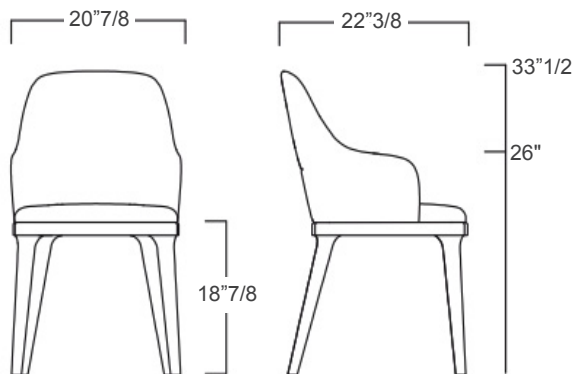

Doa

Design: Alessandro Dubini

Description

Doa is a classic chair with a visible timber frame. It updates a timeless piece of furniture with its shapes and details, adding value to any room in the home. Made in Italy.

Dimensions

20"7/8W x 22"3/8D x 33"1/2H

Seat height: 18"7/8 - Armrests height: 26"

With armrests - Cod. FG46402

Without armrests - Cod. FG46403

Finishes & Materials

Structure: Ashwood.

Upholstery: Leather and Fabric.