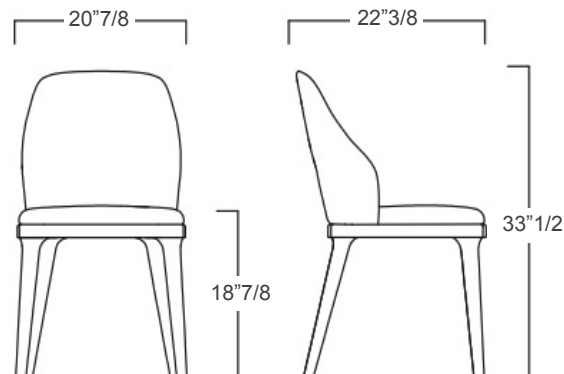

Doa

Design: Alessandro Dubini

Description

Doa is a classic chair with a visible timber frame. It updates a timeless piece of furniture with its shapes and details, adding value to any room in the home. Made in Italy.

Dimensions

20"7/8W x 22"3/8D x 33"1/2H

Seat height: 18"7/8 - Armrests height: 26"

With armrests - Cod. FG46402

Without armrests - Cod. FG46403

Finishes & Materials

Structure: Ashwood.

Upholstery: Leather and Fabric.