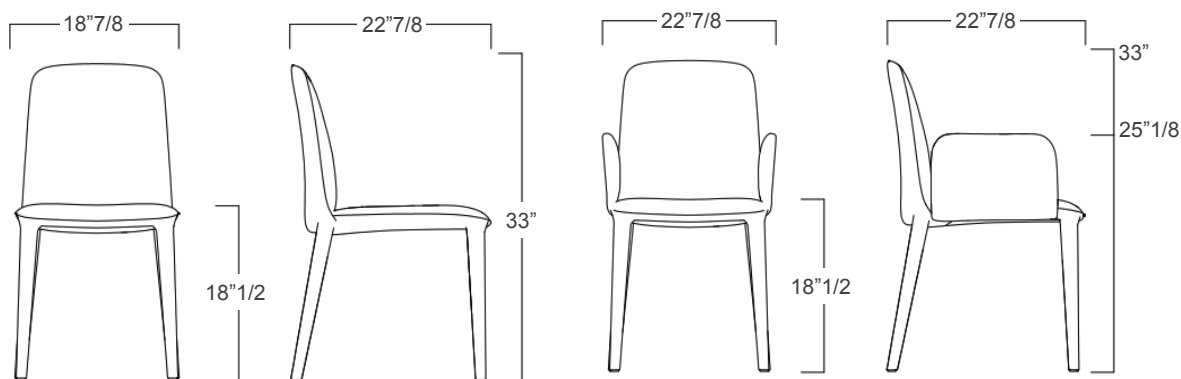

### *Description*

A modern take on the classic leather chair, the Elf collection features elegantly tapered lines and is fully upholstered, exuding timeless charm. The unique flexible back adds comfort and flexibility. Made in Italy.

### *Dimensions*

**A) 18"7/8W x 22"7/8D x 33"H - Seat height: 18"1/2**

**B) 22"7/8W x 22"7/8D x 33"H - Seat height: 18"1/2 - Armrests height: 25"1/8**

A) Without armrests - Cod. FG49700

B) With armrests - Cod. FG49701