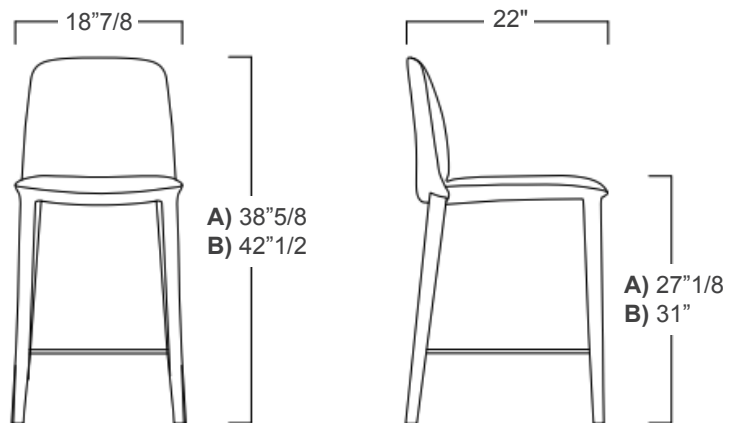

Elf

Design: Gordon Guillaumier

Description

Elf is the family of fully upholstered seats designed by Gordon Guillaumier, the Maltese designer that masterfully designs one of Frag's most popular types of furniture, creating an object made of new sinuosity and an extremely contemporary taste. This high-end stool maintains a rigorous profile without sacrificing comfort, thanks to the soft upholstery. Elf is available with high or low back and in different types of upholstery adapting perfectly to different needs and contexts. Made in Italy.

Dimensions

A) 18"7/8W x 22"D x 38"5/8H - Seat height: 27"1/8
- Cod. FG49710

B) 18"7/8W x 22"D x 42"1/2H - Seat height: 31"
- Cod. FG49711

Finishes & Materials

Upholstery: Leather or Fabric.

Frame: Steel.