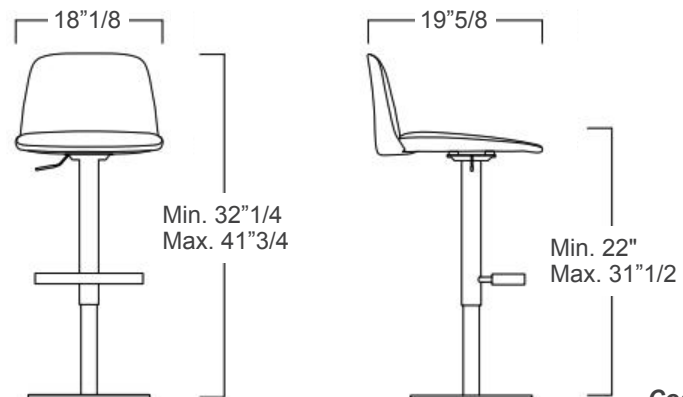

Elf

Design: Gordon Guillaumier

Description

Elf is an adjustable-height stool, designed by Gordon Guillaumier, the Maltese designer that masterfully designs one of Frag's most popular types of furniture, creating an object made of new sinuosity and an extremely contemporary taste. This high-end stool maintains a rigorous profile without sacrificing comfort, thanks to the soft upholstery. Elf is available in different types of upholstery adapting perfectly to different needs and contexts. Made in Italy.

Dimensions

Min. 18"1/8W x 19"5/8D x 32"1/4H
Max. 18"1/8W x 19"5/8D x 41"3/4H

Seat height:

Min. 22"7/8
Max. 32"1/4

Finishes & Materials

Upholstery: Fabric or Leather.

Base: Steel.