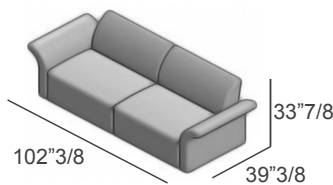

Upholstery: Leather or fabric (fabric modules are fully removable via Velcro straps).

Assembly: Removable metal connectors between modules.

Feet: Synthetic material.

Hug

Compositions

- 1) 90"1/2W x 39"3/8D x 33"7/8H
- 2) 102"3/8W x 39"3/8D x 33"7/8H
- 3) 137"3/4W x 59"D x 33"7/8H
- 4) 153"1/2W x 70"7/8D x 33"7/8H
- 5) 148"3/8W x 40"1/8D x 33"7/8H

- 6) 148"3/8W x 40"1/8D x 33"7/8H
- 7) 90"1/2W x 153"D x 33"7/8H
- 8) 88"1/8W x 39"3/8D x 33"7/8H
- 9) 133"7/8W x 59"D x 33"7/8H
- 10) 133"7/8W x 59"D x 33"7/8H

1) SD54802 + SH54802 + BR54800

2) SD54800 + SH54800 + BR54800