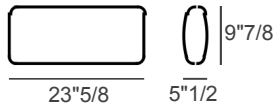

- 6) 148"3/8W x 40"1/8D x 33"7/8H
- 7) 90"1/2W x 153"D x 33"7/8H
- 8) 88"1/8W x 39"3/8D x 33"7/8H
- 9) 133"7/8W x 59"D x 33"7/8H
- 10) 133"7/8W x 59"D x 33"7/8H

1) SD54802 + SH54802 + BR54800

2) SD54800 + SH54800 + BR54800

8) SD54804 + SD54803 + SH54804 + SH54803

9) SD54806 + SD54801 + SH54800 + SH54801 + BRS4800

Hug

10) SD54805 + SD54800 + SD54808
+ SH54801 + SH54800 + BR54800

Optional cushions

- Lumbar support cushion:
23"5/8W x 5"1/2D x 9"7/8H

- Decorative cushions:
A) 17"3/4W x 6"1/4D x 17"3/4H
B) 21"5/8W x 7"7/8D x 21"5/8H