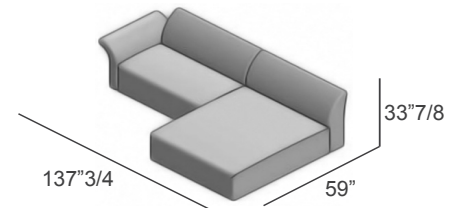

3) SD54801 + SH54801 + SD54805 + BRS4800