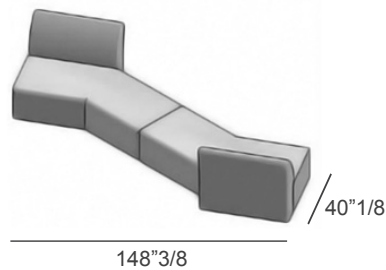

5) SD54808 + SH54800