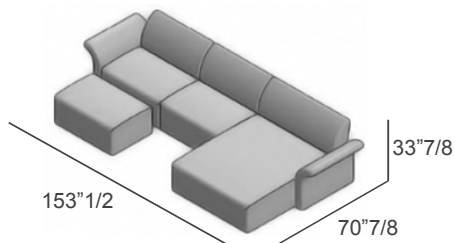

4) SD54800 + SD54805 + SH54800 + SH54801 + BR54800