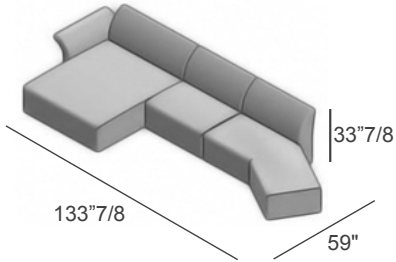

8) SD54804 + SD54803 + SH54804 + SH54803

9) SD54806 + SD54801 + SH54800 + SH54801 + BRS4800

Hug

10) SD54805 + SD54800 + SD54808
+ SH54801 + SH54800 + BR54800

Optional cushions

- Lumbar support cushion:
23"5/8W x 5"1/2D x 9"7/8H

- Decorative cushions:
A) 17"3/4W x 6"1/4D x 17"3/4H
B) 21"5/8W x 7"7/8D x 21"5/8H