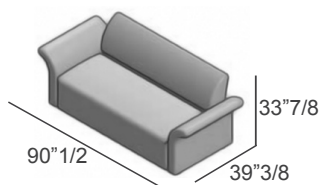

Upholstery: Leather or fabric (fabric modules are fully removable via Velcro straps).

Assembly: Removable metal connectors between modules.

Feet: Synthetic material.

Hug

Compositions

- 1) 90"1/2W x 39"3/8D x 33"7/8H
- 2) 102"3/8W x 39"3/8D x 33"7/8H
- 3) 137"3/4W x 59"D x 33"7/8H
- 4) 153"1/2W x 70"7/8D x 33"7/8H
- 5) 148"3/8W x 40"1/8D x 33"7/8H

- 6) 148"3/8W x 40"1/8D x 33"7/8H
- 7) 90"1/2W x 153"D x 33"7/8H
- 8) 88"1/8W x 39"3/8D x 33"7/8H
- 9) 133"7/8W x 59"D x 33"7/8H
- 10) 133"7/8W x 59"D x 33"7/8H

1) SD54802 + SH54802 + BR54800

2) SD54800 + SH54800 + BR54800