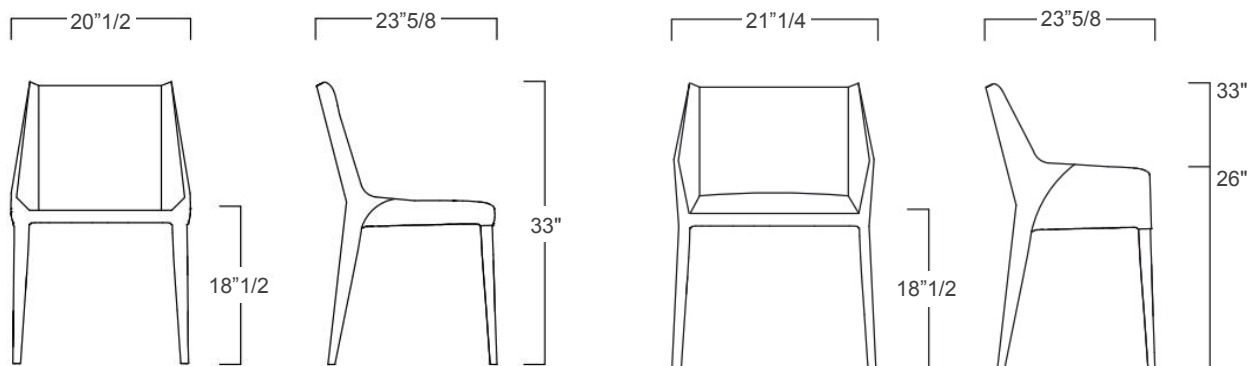

## Nisida

Design: Calci Brambilla

### Dimensions

A) 20"1/2W x 23"5/8D x 33"H - **Seat height: 18"1/2**

B) 21"1/4W x 23"5/8D x 33"H - **Seat height: 18"1/2 - Armrests height: 26"**

A) Without armrests - Cod. FG34200

B) With armrests - Cod. FG34201