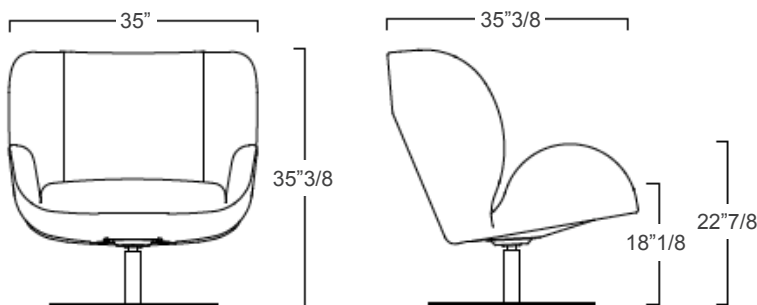

Ocean

Design: Werner Aisslinger

Description

Ocean has a rigid moulded shell that contains and protects, accompanied by soft and generous ergonomic cushions that offer enjoyable relaxation. It presents extensive customization options, including a mono-material version in Leather or Fabric and a bi-material version featuring Leather on the outer shell. Ocean is supported by a central steel swivel base with return mechanism, and it can be completed with an optional footrest ottoman for maximum comfort. Made in Italy.

Dimensions

35"W x 35"3/8D x 35"3/8H - **Seat height: 18"1/8** - **Armrests height: 22"7/8**

Optional footrest: 25"5/8W x 21"5/8D x 17"3/4H

Cod. FG52700 - FG52720

Optional footrest - Cod. FG52750

Finishes & Materials

Structure: Padded plywood.

Upholstery: Fabric and Leather.

Swivel Base: Steel.