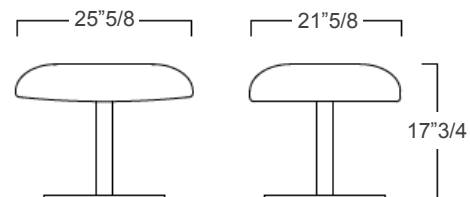

Dimensions

35"W x 35"3/8D x 35"3/8H - **Seat height: 18"1/8** - **Armrests height: 22"7/8**

Optional footrest: 25"5/8W x 21"5/8D x 17"3/4H

Cod. FG52700 - FG52720

Optional footrest - Cod. FG52750

Finishes & Materials

Structure: Padded plywood.

Upholstery: Fabric and Leather.

Swivel Base: Steel.