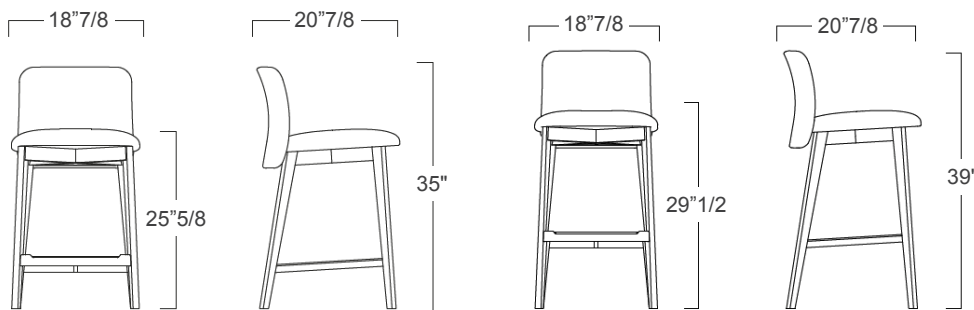

### Description

Siloe stool is characterized by a soft, inviting seat resting on a wooden frame with legs that intersect in a distinctive cross design. The backrest connects to the seat with an elegant curve, extending slightly beyond it as if to offer protection. This high-end stool is available in two heights and is completed by a footrest with satin stainless steel inserts. Made in Italy.

### Dimensions

A) 18"7/8W x 20"7/8D x 35"H - **Seat height: 25"5/8**

B) 18"7/8W x 20"7/8D x 39"H - **Seat height: 29"1/2**

A) Cod. FG53412

B) Cod. FG53413