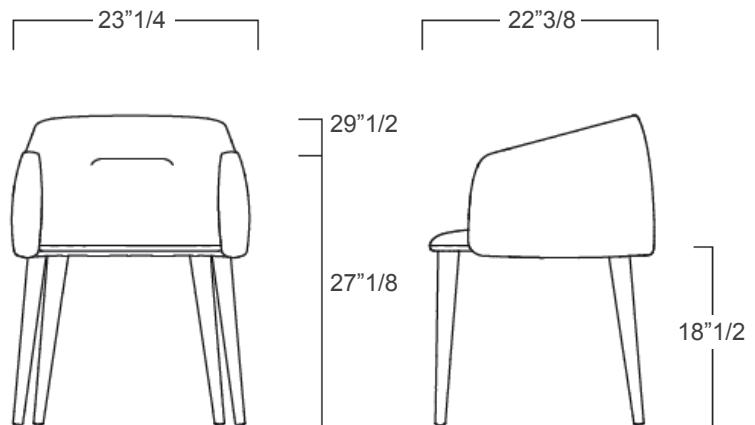

Made in Italy.

Dimensions

23"1/4W x 22"3/8D x 29"1/2H

Seat height: 18"1/2

Armrests height: 27"1/8

Cod. FG44600

Finishes & Materials

Upholstery: Leather or Fabric.