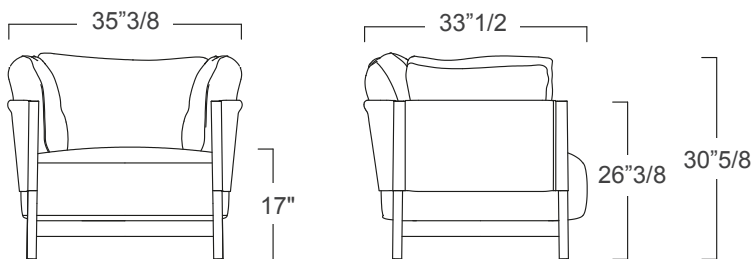

Dimensions

35"3/8W x 33"1/2D x 30"5/8H

Seat height: 17" - Armrests height: 26"3/8

Cod. FG54200

Finishes & Materials

Frame: Steel.

External Shell: Saddle Leather.

Seat: Plywood belted.