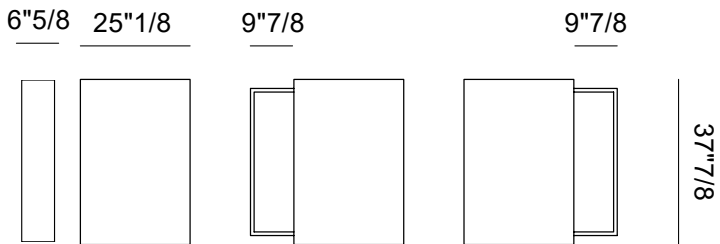

## *Description*

The elegant Backstage mirror comes with a black lacquered sheet-iron structure and shelves. Mirror protected by self adhesive polyethylene safety film. Frame made from extruded anodized aluminum. Mirror design evolves and integrates with new features. A fixed and safe mirror hides a metal storage container that slides left or right to reveal its contents. Customizable with two type of shelves, this complement is a true “home backstage”, which can also become the star performer at center stage. Made in Italy.

## Dimensions

Size A: 25"1/8W x 6"5/8D x 37"7/8H

Size B: 25"1/8W x 6"5/8D x 75"5/8H

### Size A