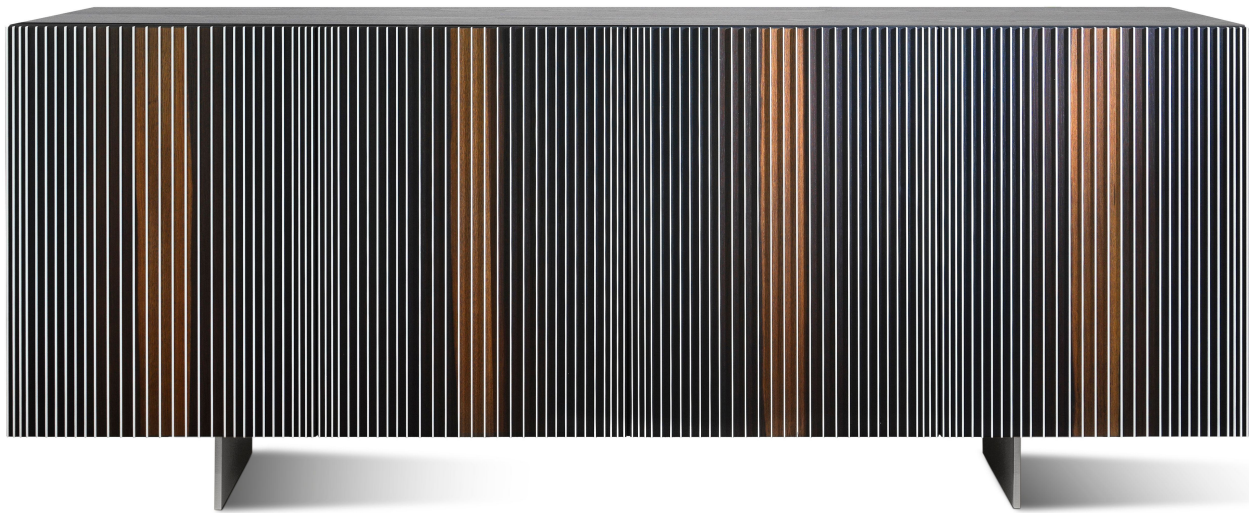

Carlos

Design: Renato Zamberlan

Description

The luxury Carlos sideboard, freely inspired by the work of the Venezuelan artist, Carlos Cruz-Diez (1923-2019) and his Op Art style. You perceive this item not as a spectator but as a player who is actively involved with the object itself. It changes in color depending on your viewpoint, giving the effect of a curtain which opens and closes. Made in Italy.

Finishes & Materials

Structure: Wood or lacquered.

Internal shelves: Glass, wood or lacquered.

Dimensions

- Size A:** 37"3/4W x 19"1/4D x 26"H
- Size B:** 37"3/4W x 19"1/4D x 38"5/8H
- Size C-D:** 56"5/8W x 19"1/4D x 26"H
- Size E-F:** 56"5/8W x 19"1/4D x 38"5/8H
- Size G:** 75"5/8W x 19"1/4D x 26"H
- Size H:** 75"5/8W x 19"1/4D x 38"5/8H
- Size I:** 94"1/2W x 19"1/4D x 26"H
- Size L:** 94"1/2W x 19"1/4D x 38"5/8H

Feet

Dimensions

- Size A:** 37"3/4W x 19"1/4D x 30"H
- Size B:** 37"3/4W x 19"1/4D x 42"1/2H
- Size C-D:** 56"5/8W x 19"1/4D x 30"H
- Size E-F:** 56"5/8W x 19"1/4D x 42"1/2H
- Size G:** 75"5/8W x 19"1/4D x 30"H
- Size H:** 75"5/8W x 19"1/4D x 42"1/2H
- Size I:** 94"1/2W x 19"1/4D x 30"H
- Size L:** 94"1/2W x 19"1/4D x 42"1/2H

Mid Century

A

37"3/4

31"1/2

C-D

56"5/8

31"1/2

G