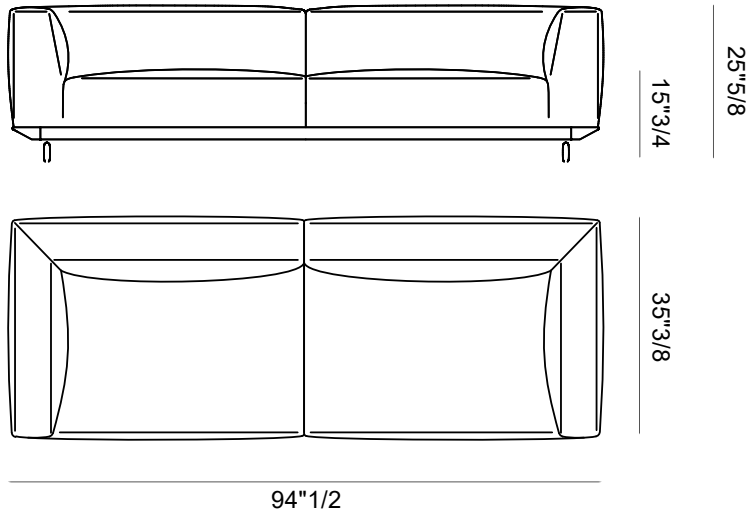

Finishes & Materials

Cover: Fabric or leather.

Frame: Metal.

Feet: Wood.

Coleman

Dimensions

Size A: 78"3/4W x 35"3/8D x 25"5/8H

Size B: 94"1/2W x 35"3/8D x 25"5/8H

Size C: 94"1/2W x 41"3/8D x 25"5/8H

SH: 15"3/4

Size A

Coleman

Size B

Size C