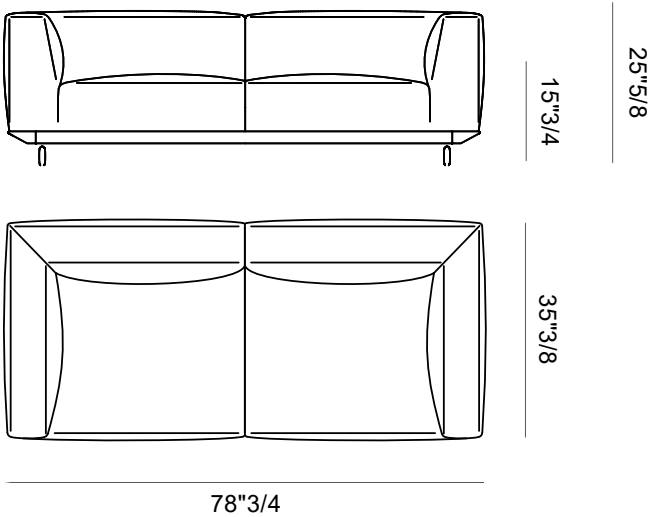

Finishes & Materials

Cover: Fabric or leather.

Frame: Metal.

Feet: Wood.

Coleman

Dimensions

Size A: 78"3/4W x 35"3/8D x 25"5/8H

Size B: 94"1/2W x 35"3/8D x 25"5/8H

Size C: 94"1/2W x 41"3/8D x 25"5/8H

SH: 15"3/4

Size A

Coleman

Size B

Size C