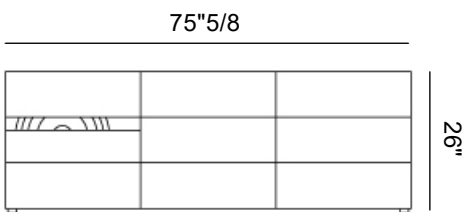

Finishes & Materials

Structure, Doors & Drawers: Lacquered MDF.

Shelves: Tempered glass.

Dimensions

Size A Feet: 50"3/8W x 19"5/8D x 26"H

Size A Mid Century Base: 50"3/8W x 19"5/8D x 31"1/2H

Size B Feet: 75"5/8W x 19"5/8D x 26"H

Size B Mid Century Base: 75"5/8W x 19"5/8D x 31"1/2H

Size A Feet

Size A Mid Century Base

Size B Feet

Size B Mid Century Base