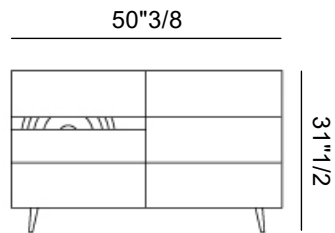

ComRì

Design: Sth

Description

The luxury ComRì sideboard is an elegant piece of furniture that comes with the structure, doors & drawers in premium lacquered MDF. A simple yet elegant sideboard where Horm's hallmark is perfectly recognizable in a minor ingenuity, that is, a front insert of a part of Toyo Ito's famous Ripples Bench, which characterizes its appearance by changing the minimalist approach adopted for the overall design. This element is nothing but the front of a thin jewellery drawer. Made in Italy.

Finishes & Materials

Structure, Doors & Drawers: Lacquered MDF.

Shelves: Tempered glass.

Dimensions

Size A Feet: 50"3/8W x 19"5/8D x 26"H

Size A Mid Century Base: 50"3/8W x 19"5/8D x 31"1/2H

Size B Feet: 75"5/8W x 19"5/8D x 26"H

Size B Mid Century Base: 75"5/8W x 19"5/8D x 31"1/2H

Size A Feet

Size A Mid Century Base

Size B Feet

Size B Mid Century Base