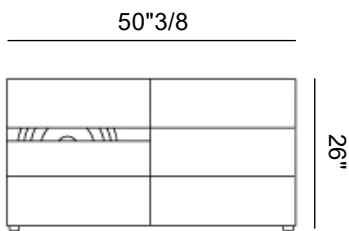

Finishes & Materials

Structure, Doors & Drawers: Lacquered MDF.

Shelves: Tempered glass.

Dimensions

Size A Feet: 50"3/8W x 19"5/8D x 26"H

Size A Mid Century Base: 50"3/8W x 19"5/8D x 31"1/2H

Size B Feet: 75"5/8W x 19"5/8D x 26"H

Size B Mid Century Base: 75"5/8W x 19"5/8D x 31"1/2H

Size A Feet

Size A Mid Century Base

Size B Feet

Size B Mid Century Base